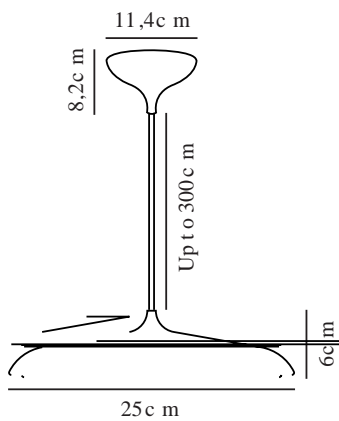

ARTIST 25 | PENDANT | COPPER

83083030

Voltage (V): 230 Volt
IP degree: IP20
Class (Class 1, Class 2, Class 3):
Class 2 (Double isolated)
Socket type: LED Module
Dimmerable: True

Primary material: Metal
Secondary material: Plastic
Colour of the cable: Black
Length of the cable (cm): 300
Surface material of the cable:
Textile
Is the cable replaceable: False
Colour: Copper

Height (cm): 6
Shade Diameter (cm): 25
Shade Height (cm): 6
EAN: 5701581301184
TUN: 1761078
Item Number: 83083030
Pcs Per Master Carton: 2

Sales Box Height (cm): 26
Sales Box Width (cm): 12
Sales Box Depth (cm): 26
Sales Box Volume m³: 0.0081
Product net weight (kg): 1.218

Brightness of light (Lumen): 1000
Colour temperature (Kelvin): 3000
Ra-value : 80
Lifetime (hours): 30000
Beam angle (°) : 120
Candela (cd) (for directional
lamp only): 0
Energy class: E
Actual watt (W): 14