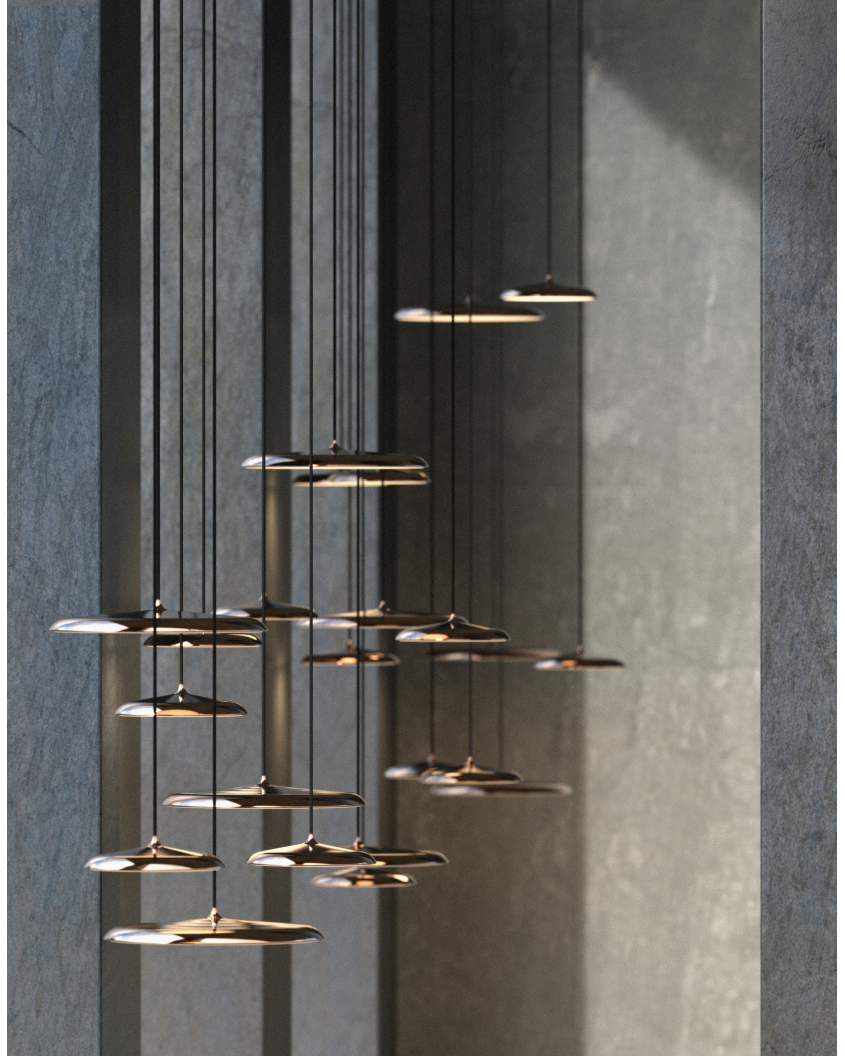

ARTIST 25 | PENDANT | COPPER

83083030

Voltage (V): 230 Volt
IP degree: IP20
Class (Class 1, Class 2, Class 3):
Class 2 (Double isolated)
Socket type: LED Module
Dimmerable: True

Primary material: Metal
Secondary material: Plastic
Colour of the cable: Black
Length of the cable (cm): 300
Surface material of the cable:
Textile
Is the cable replaceable: False
Colour: Copper

Height (cm): 6
Shade Diameter (cm): 25
Shade Height (cm): 6
EAN: 5701581301184
TUN: 1761078
Item Number: 83083030
Pcs Per Master Carton: 2

Sales Box Height (cm): 26
Sales Box Width (cm): 12
Sales Box Depth (cm): 26
Sales Box Volume m³: 0.0081
Product net weight (kg): 1.218

Brightness of light (Lumen): 1000
Colour temperature (Kelvin): 3000
Ra-value : 80
Lifetime (hours): 30000
Beam angle (°) : 120
Candela (cd) (for directional
lamp only): 0
Energy class: E
Actual watt (W): 14

- Modern classic • Slim and timeless design • Dimmable
- Soft and diffused light • 5-year LED guarantee

With its contemporary design and simple shape, the award-winning Artist is a beautiful candidate for a future classic. The built-in LED panel is covered with an opalized shade that softens and diffuses the light. As the name suggests, the design is inspired from the world of music – by a drum kit cymbal. Design by Bønnelycke MDD.