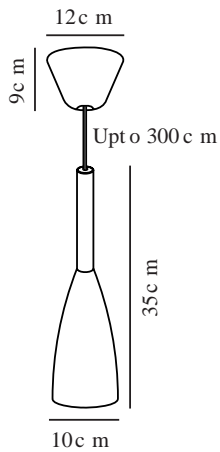

# PURE | PENDANT | BLACK

78283003

Voltage (V): 230 Volt  
IP degree: IP20  
Maximum bulb wattage (W): 40W  
Class (Class 1, Class 2, Class 3):  
Class 2 (Double isolated)  
Socket type: E27  
Dimmerable: Yes with compatible  
bulb

Primary material: Metal  
Secondary material: Wood  
Colour of the cable: Black  
Length of the cable (cm): 300  
Surface material of the cable:  
Textile  
Is the cable replaceable: False

Colour: Black  
Height (cm): 35  
Shade Diameter (cm): 10  
Shade Height (cm): 26  
EAN: 5701581264588  
TUN: 1691569  
Item Number: 78283003

Pcs Per Master Carton: 3  
Sales Box Height (cm): 29  
Sales Box Width (cm): 13  
Sales Box Depth (cm): 13  
Sales Box Volume m<sup>3</sup> : 0.0049  
Product net weight (kg): 0.541

• Minimalistic design • Nordic style