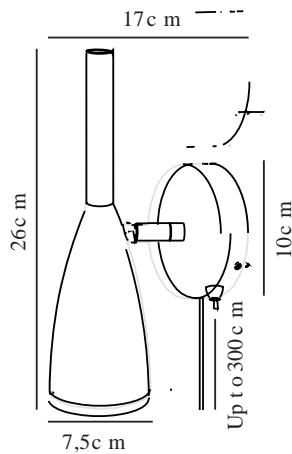

PURE | WALL LIGHT | WHITE

78271001

Voltage (V): 230 Volt
IP degree: IP20
Maximum bulb wattage (W): 8W
Class (Class 1, Class 2, Class 3):
Class 2 (Double isolated)
Socket type: GU10
Dimmerable: Yes with compatible
bulb
Switch placement: On the base

Primary material: Metal
Secondary material: Wood
Colour of the cable: White
Length of the cable (cm): 180
Surface material of the cable:
Textile
Is the cable replaceable: True

Colour: White
Height (cm): 26
Shade Diameter (cm): 7.5
Shade Height (cm): 26
Projection (cm): 17
Tilt Angle (°): 45
Turning Angle (°): 350

EAN: 5701581308282
TUN: 1761417
Item Number: 78271001

Pcs Per Master Carton: 3
Sales Box Height (cm): 19
Sales Box Width (cm): 12
Sales Box Depth (cm): 14
Sales Box Volume m³ : 0.0032
Product net weight (kg): 0.36

- Minimalistic design • Nordic style
- On/off switch on lamp head

Pure was created to be a charming pendant light, and a star was born. Similarly, a design offering the potential to expand the collection – all composed of clean lines with the unmistakable common feature: the elegant slender top, made from oiled walnut. Pure delivers a stylish simple line in home decoration, and will quickly find its proper place due to its sleek design. Also in your heart. Design by Bønnelycke MDD. The light has many fine details, such as the simple adjustable arm in brushed brass and an elegant placement of the on/off button.