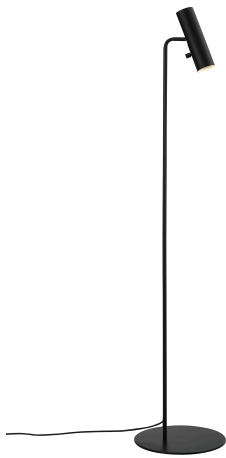

MIB 6 | FLOOR LAMP | BLACK

71704003

Voltage (V): 230 Volt
IP degree: IP20
Maximum bulb wattage (W): 8W
Class (Class 1, Class 2, Class 3):
Class 2 (Double isolated)
Socket type: GU10
Dimmerable: Yes with compatible
bulb
Switch placement: On the fixture

Primary material: Metal
Secondary material: Plastic
Colour of the cable: Black
Length of the cable (cm): 250
Surface material of the cable:
Plastic
Is the cable replaceable: False

Colour: Black
Height (cm): 141
Tube Diameter (cm): 1.27
Shade Diameter (cm): 6
Shade Height (cm): 20
Outdoor base dimension (cm): 30
Tilt Angle (°): 90
Turning Angle (°): 350

- Contemporary, yet timeless design
- Slim and elegant
- Tiltable head, possible to adjust light direction
- On/off switch on lamp head

The minimalistic MIB series is steeped in Nordic elegance and boasts excellent usability. MIB invites you to put a spotlight on life. The slender and adjustable lamp head emits a precise and directional light. MIB looks good alone, but also if you place more together and make a statement with light. Designed by Bønnelycke mdd