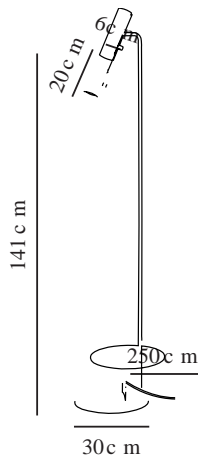

MIB 6 | FLOOR LAMP | BLACK

71704003

Voltage (V): 230 Volt
IP degree: IP20
Maximum bulb wattage (W): 8W
Class (Class 1, Class 2, Class 3):
Class 2 (Double isolated)
Socket type: GU10
Dimmerable: Yes with compatible
bulb
Switch placement: On the fixture

Primary material: Metal
Secondary material: Plastic
Colour of the cable: Black
Length of the cable (cm): 250
Surface material of the cable:
Plastic
Is the cable replaceable: False

Colour: Black
Height (cm): 141
Tube Diameter (cm): 1.27
Shade Diameter (cm): 6
Shade Height (cm): 20
Outdoor base dimension (cm): 30
Tilt Angle (°): 90
Turning Angle (°): 350

EAN: 5701581364387
TUN: 1896586
Item Number: 71704003

Pcs Per Master Carton: 2
Sales Box Height (cm): 76.5
Sales Box Width(cm): 33.5
Sales Box Depth (cm): 8
Sales Box Volume m³ : 0.0205
Product net weight (kg): 3.86

- Contemporary, yet timeless design
- Slim and elegant
- Tiltable head, possible to adjust light direction
- On/off switch on lamp head

The minimalistic MIB series is steeped in Nordic elegance and boasts excellent usability. MIB invites you to put a spotlight on life. The slender and adjustable lamp head emits a precise and directional light. MIB looks good alone, but also if you place more together and make a statement with light. Designed by Bønnelycke mdd