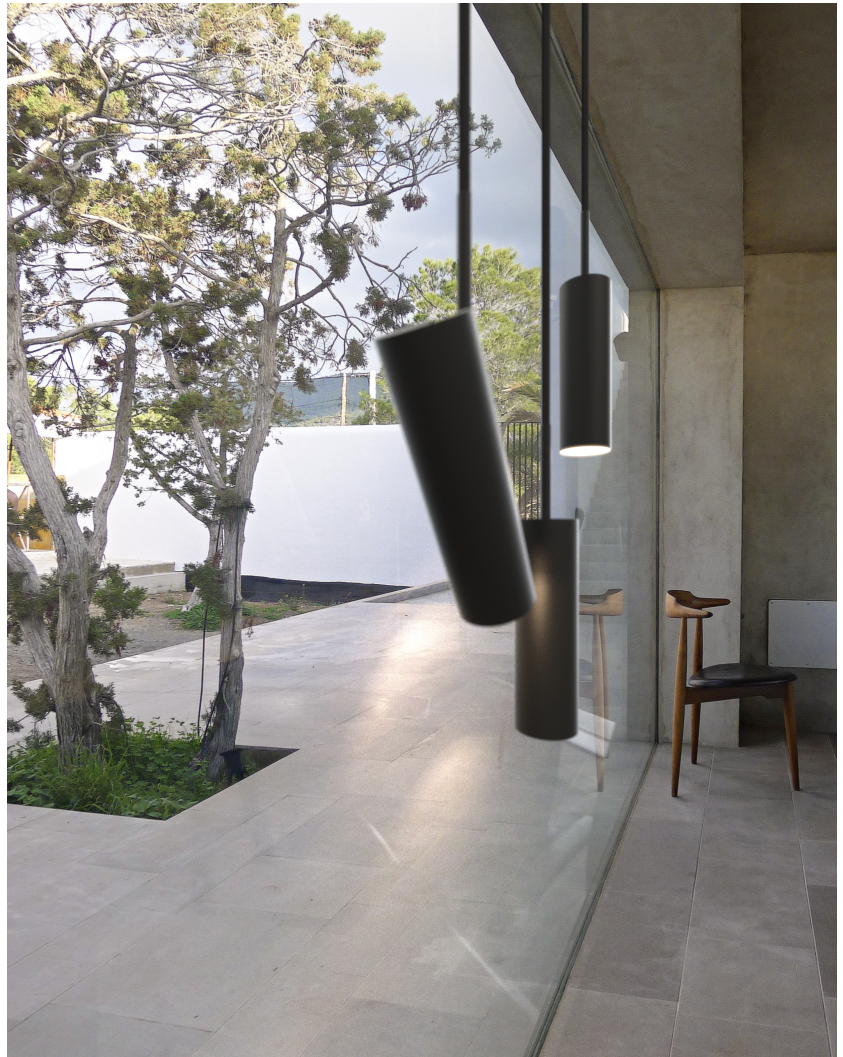

MIB 6 | PENDANT | BLACK

71679903

Voltage (V): 230 Volt
IP degree: IP20
Maximum bulb wattage (W): 8W
Class (Class 1, Class 2, Class 3):
Class 2 (Double isolated)
Socket type: GU10
Dimmerable: Yes with compatible bulb

Colour: Black
Height (cm): 27
Tube Diameter (cm): 1
Shade Diameter (cm): 6
Shade Height (cm): 20
Tilt Angle (°): 180
Turning Angle (°): 350

Pcs Per Master Carton: 3
Sales Box Height (cm): 36
Sales Box Width (cm): 14
Sales Box Depth (cm): 14
Sales Box Volume m³ : 0.0071
Product net weight (kg): 0.845

- Contemporary, yet timeless design
- Slim and elegant
- Tiltable head, possible to adjust light direction

The minimalistic MIB series is steeped in Nordic elegance and boasts excellent usability. MIB invites you to put a spotlight on life. The slender and adjustable lamp head emits a precise and directional light. MIB looks good alone, but also if you place more together and make a statement with light. Designed by Bønnelycke mdd