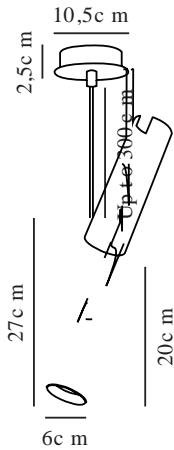

MIB 6 | PENDANT | BLACK

71679903

Voltage (V): 230 Volt
IP degree: IP20
Maximum bulb wattage (W): 8W
Class (Class 1, Class 2, Class 3):
Class 2 (Double isolated)
Socket type: GU10
Dimmerable: Yes with compatible bulb

Colour: Black
Height (cm): 27
Tube Diameter (cm): 1
Shade Diameter (cm): 6
Shade Height (cm): 20
Tilt Angle (°): 180
Turning Angle (°): 350

Pcs Per Master Carton: 3
Sales Box Height (cm): 36
Sales Box Width (cm): 14
Sales Box Depth (cm): 14
Sales Box Volume m³ : 0.0071
Product net weight (kg): 0.845

Primary material: Metal
Secondary material: Plastic
Colour of the cable: Black
Length of the cable (cm): 300
Surface material of the cable:
Textile
Is the cable replaceable: False

EAN: 5701581324084
TUN: 1824817
Item Number: 71679903

- Contemporary, yet timeless design
- Slim and elegant
- Tiltable head, possible to adjust light direction

The minimalistic MIB series is steeped in Nordic elegance and boasts excellent usability. MIB invites you to put a spotlight on life. The slender and adjustable lamp head emits a precise and directional light. MIB looks good alone, but also if you place more together and make a statement with light. Designed by Bønnelycke mdd