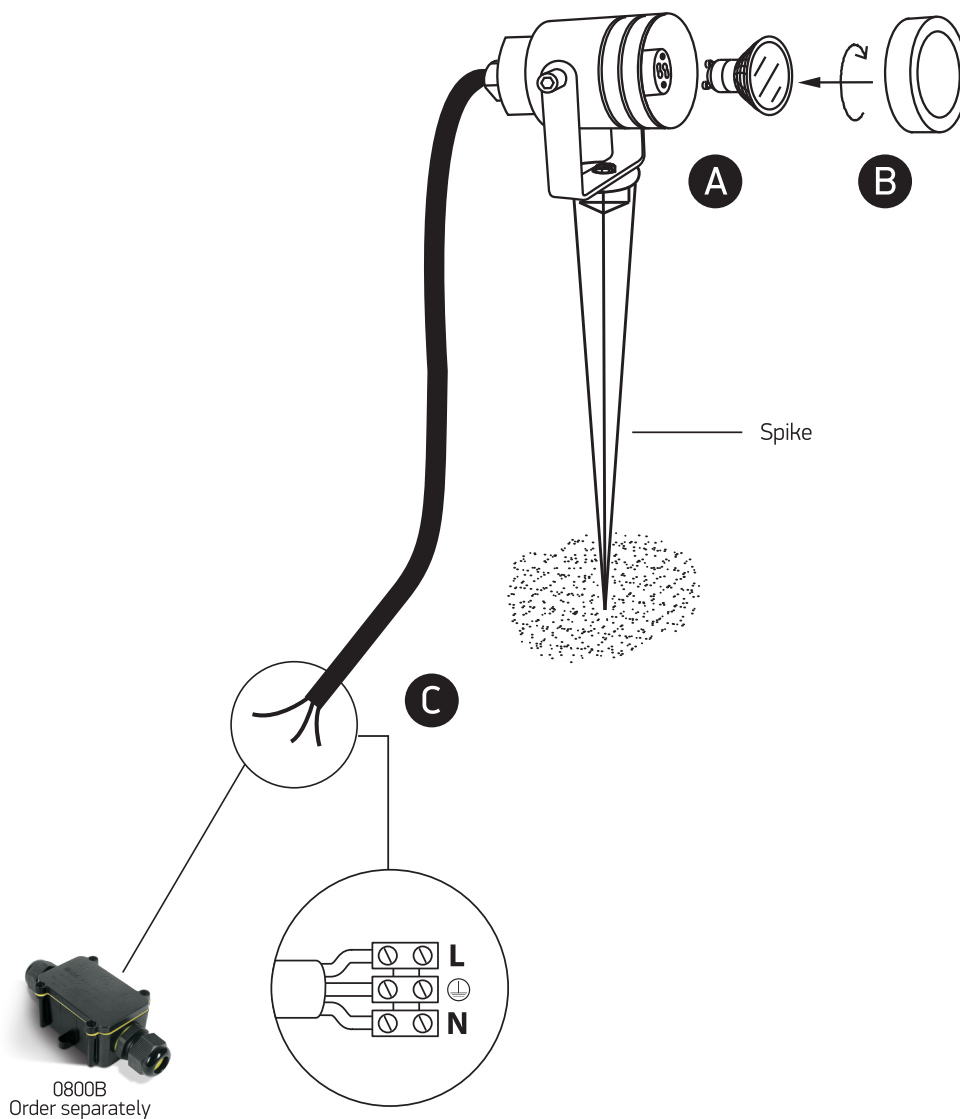

INSTALLATION MANUAL

67198G

ADJUSTABLE

100-240V | MR16 | GU10 | 10W | IP65 | Aluminium | Adjustable

Supplied with spike

Warnings:

1. Make sure that the product is installed properly before connecting to electricity.
2. Do not cover the fitting.
3. Maintenance and installation should only be carried out by a professional electrician.