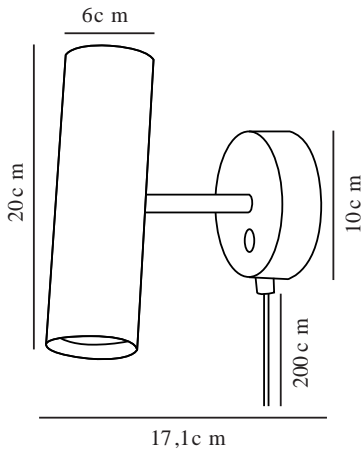

MIB 6 | WALL LIGHT | BLACK

61681003

Voltage (V): 230 Volt
IP degree: IP20
Maximum bulb wattage (W): 8W
Class (Class 1, Class 2, Class 3):
Class 2 (Double isolated)
Socket type: GU10
Dimmerable: False
Switch placement: On the wall
base

Colour: Black
Height (cm): 20
Width (cm): 10
Shade Diameter (cm): 6
Shade Height (cm): 20
Projection (cm): 17.1
Tilt Angle (°): 90
Turning Angle (°): 350

Pcs Per Master Carton: 3
Sales Box Height (cm): 29
Sales Box Width(cm): 13.5
Sales Box Depth (cm): 13.5
Sales Box Volume m³ : 0.0053
Product net weight (kg): 0.85

Primary material: Metal
Secondary material: Plastic
Colour of the cable: Black
Length of the cable (cm): 200
Surface material of the cable:
Plastic
Is the cable replaceable: True

EAN: 5704924000409
TUN: 2075961
Item Number: 61681003

- Contemporary, yet timeless design
- Slim and elegant
- Tiltable head, possible to adjust light direction
- On/off touch switch on wall base

The minimalistic MIB series is steeped in Nordic elegance and boasts excellent usability. MIB invites you to put a spotlight on life. The slender and adjustable lamp head emits a precise and directional light. MIB looks good alone, but also if you place more together and make a statement with light. Designed by Bønnelycke mdd