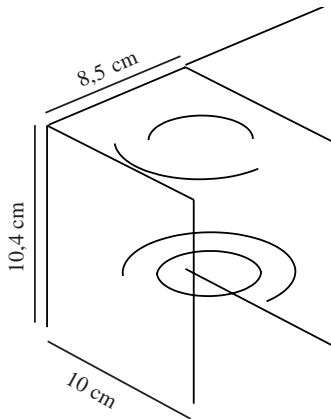

CANTO KUBI 2 | WALL LIGHT | STAINLESS STEEL nordlux®

49711034

Voltage (V): 230 Volt
IP degree: IP44
Class (Class 1, Class 2, Class 3):
Class 1 (Earth contact)
Socket type: LED Module
Dimmerable: False
Parallel connection: True

Primary material: Stainless steel
Colour of the glass: Clear
Suitable for Seaside: False
Colour: Stainless steel

Height (cm): 10.4
Width (cm): 8.7
EAN: 5701581483385
TUN: 2050194
Item Number: 49711034
Pcs Per Master Carton: 3

Sales Box Height (cm): 11.2
Sales Box Width(cm): 10.6
Sales Box Depth (cm): 9.3
Sales Box Volume m³ : 0.0011
Product net weight (kg): 0.6

Brightness of light (Lumen): 500
Colour temperature (Kelvin): 3000
Ra-value : 80
Lifetime (hours): 30000
Beam angle (°) : 120
Energy class: F
Actual watt (W): 10.6