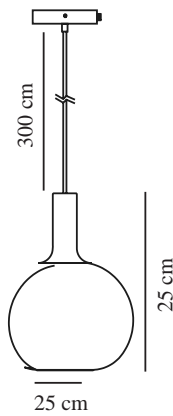

ALTON 25 | PENDANT | BLACK

47313047

nordlux®

Voltage (V): 220-240 Volt
IP degree: IP20
Maximum bulb wattage (W): 60W
Class (Class 1, Class 2, Class 3):
Class 1 (Earth contact)
Socket type: E27
Dimmerable: Yes with compatible
bulb

Colour: Black
Height (cm): 33
Shade Diameter (cm): 25
EAN: 5701581452688
TUN: 2042267
Item Number: 47313047

Pcs Per Master Carton: 3
Sales Box Height (cm): 31
Sales Box Width(cm): 27
Sales Box Depth (cm): 27
Sales Box Volume m³ : 0.0226
Product net weight (kg): 1.43

Primary material: Glass
Secondary material: Metal
Colour of the glass: Smoked
Colour of the cable: Black
Length of the cable (cm): 300
Surface material of the cable:
Textile
Is the cable replaceable: False