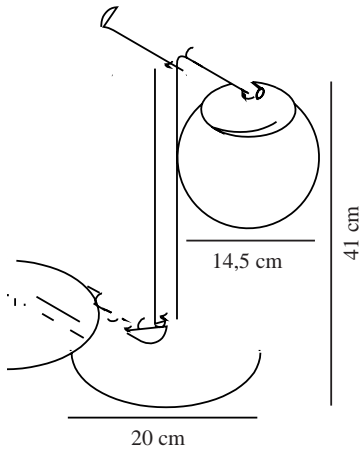

GRANT | TABLE LAMP | BRASS

46635025

nordlux®

Voltage (V): 230 Volt
IP degree: IP20
Maximum bulb wattage (W): 40W
Class (Class 1, Class 2, Class 3):
Class 2 (Double isolated)
Socket type: E14
Dimmerable: Yes with compatible
bulb
Switch placement: On the cable

Colour: Brass
Height (cm): 41
Shade Diameter (cm): 14.5
Outdoor base dimension (cm): 20
EAN: 5701581407985
TUN: 1975332
Item Number: 46635025

Pcs Per Master Carton: 3
Sales Box Height (cm): 42
Sales Box Width(cm): 21
Sales Box Depth (cm): 31
Sales Box Volume m³ : 0.0273
Product net weight (kg): 1.06

Primary material: Glass
Secondary material: Metal
Colour of the glass: Opal white
Colour of the cable: White
Length of the cable (cm): 180
Surface material of the cable:
Plastic
Is the cable replaceable: False