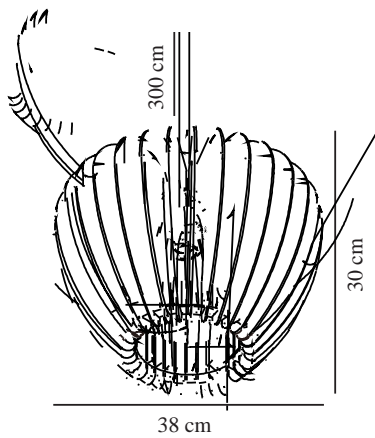

TRICBECA 38 | PENDANT | BLACK

46433003

nordlux®

Voltage (V): 230 Volt
IP degree: IP20
Maximum bulb wattage (W): 60W
Class (Class 1, Class 2, Class 3):
Class 2 (Double isolated)
Socket type: E27
Dimmerable: Yes with compatible
bulb

Colour: Black
Shade Diameter (cm): 38
Shade Height (cm): 30
EAN: 5701581404885
TUN: 1973653
Item Number: 46433003

Pcs Per Master Carton: 3
Sales Box Height (cm): 32.5
Sales Box Width(cm): 12
Sales Box Depth (cm): 32.5
Sales Box Volume m³ : 0.0127
Product net weight (kg): 1.384

Primary material: Wood
Colour of the cable: Black
Length of the cable (cm): 300
Surface material of the cable:
Plastic
Is the cable replaceable: False

- Nature style • Wooden structure creates beautiful shadow play
- Create your own design expression with a decorative bulb • Experience the wooden structure of the beautiful poplar veneer