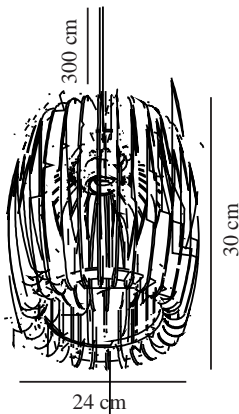

TRICBECA 24 | PENDANT | BLACK

46423003

nordlux®

Voltage (V): 230 Volt

IP degree: IP20

Maximum bulb wattage (W): 60W

Class (Class 1, Class 2, Class 3):

Class 2 (Double isolated)

Socket type: E27

Dimmerable: Yes with compatible bulb

Primary material: Wood

Colour of the cable: Black

Length of the cable (cm): 300

Surface material of the cable:

Plastic

Is the cable replaceable: False

Colour: Black

Shade Diameter (cm): 24

Shade Height (cm): 30

EAN: 5701581404687

TUN: 1973650

Item Number: 46423003

Pcs Per Master Carton: 3

Sales Box Height (cm): 30.5

Sales Box Width(cm): 12

Sales Box Depth (cm): 23

Sales Box Volume m³ : 0.0084

Product net weight (kg): 0.71

- Nature style • Wooden structure creates beautiful shadow play
- Create your own design expression with a decorative bulb