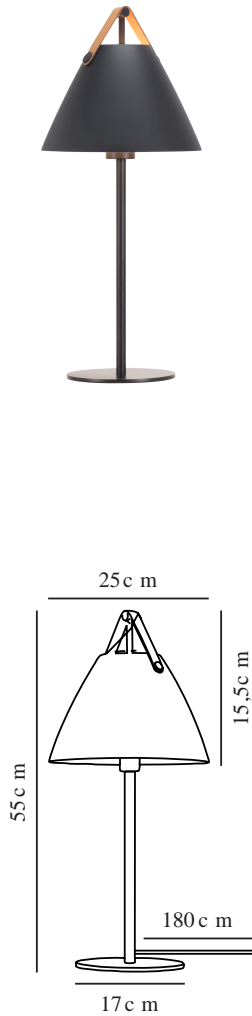

STRAP | TABLE LAMP | BLACK

46205003

Voltage (V): 230 Volt
IP degree: IP20
Maximum bulb wattage (W): 40W
Class (Class 1, Class 2, Class 3):
Class 2 (Double isolated)
Socket type: E27
Dimmerable: Yes with compatible
bulb
Switch placement: On the bulb
base

Colour: Black
Height (cm): 55
Tube Diameter (cm): 1.57
Shade Diameter (cm): 25
Shade Height (cm): 15.5
Outdoor base dimension (cm): 17

Item Number: 46205003
Pcs Per Master Carton: 3
Sales Box Height (cm): 20
Sales Box Width (cm): 29
Sales Box Depth (cm): 43
Sales Box Volume m³ : 0.0249
Product net weight (kg): 1.967

EAN: 5701581397187
TUN: 1957577

Primary material: Metal
Secondary material: Leather
Colour of the cable: Black
Length of the cable (cm): 180
Surface material of the cable:
Textile
Is the cable replaceable: False