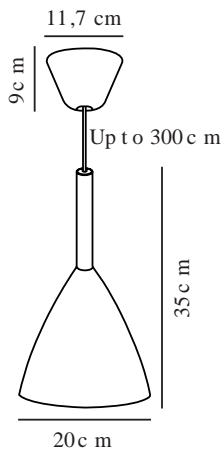

PURE 20 | PENDANT | WHITE

43293001

Voltage (V): 230 Volt
IP degree: IP20
Maximum bulb wattage (W): 40W
Class (Class 1, Class 2, Class 3):
Class 2 (Double isolated)
Socket type: E27
Dimmerable: Yes with compatible
bulb

Primary material: Metal
Secondary material: Wood
Colour of the cable: White
Length of the cable (cm): 300
Surface material of the cable:
Textile
Is the cable replaceable: False

Colour: White
Height (cm): 35
Shade Diameter (cm): 20
Shade Height (cm): 35
EAN: 5701581394780
TUN: 1953161
Item Number: 43293001

Pcs Per Master Carton: 3
Sales Box Height (cm): 24
Sales Box Width (cm): 24
Sales Box Depth (cm): 28
Sales Box Volume m³ : 0.0161
Product net weight (kg): 0.804

• Minimalistic design • Nordic style

PURE was created to be a charming pendant light, and a star was born. And so was a design with the potential for family enlargement, a family with clean lines and an unmistakable characteristic: the elegant, slender top made from ash tree. PURE ensures a stylish, simple approach to interior design, and with its design it quickly finds a space. Also in your heart. Design by Bønnelycke MDD.