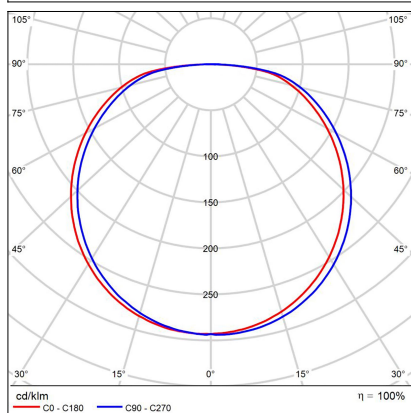

BELLA SLIM 58 P-Z, CF

Code:	3273258DT
Color:	COFFEE / RAL 8025
Material:	ALUMINIUM/PMMA
Power:	48W
Color temperature:	3000K/4000K
Lumen output:	3360lm
Efficacy:	70lm/W
Color rendering index:	90+
SDCM:	< 3
Light beam angle:	160°
Light Source:	LED
Dimmable:	TRIAC
LED lifetime:	L80B20 50.000h
Driver:	1200 mA
Voltage / Frequency:	220-240V/50-60Hz
Dimensions luminaire:	d580 mm x h35 mm
Product weight kg:	2 kg
Packing carton:	1
Length suspension:	2500 mm
Package dimensions:	630 mm x 630 mm x 100 mm