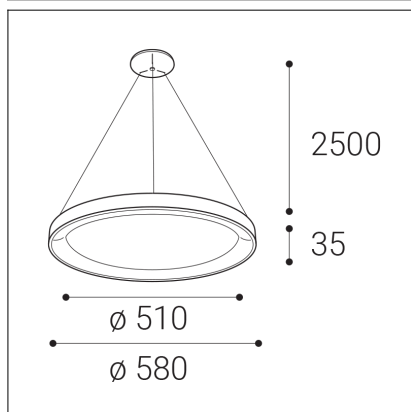

BELLA SLIM 58 P-Z, CF

Code:	3273258DT
Color:	COFFEE / RAL 8025
Material:	ALUMINIUM/PMMA
Power:	48W
Color temperature:	3000K/4000K
Lumen output:	3360lm
Efficacy:	70lm/W
Color rendering index:	90+
SDCM:	< 3
Light beam angle:	160°
Light Source:	LED
Dimmable:	TRIAC
LED lifetime:	L80B20 50.000h
Driver:	1200 mA
Voltage / Frequency:	220-240V/50-60Hz
Dimensions luminaire:	d580 mm x h35 mm
Product weight kg:	2 kg
Packing carton:	1
Length suspension:	2500 mm
Package dimensions:	630 mm x 630 mm x 100 mm