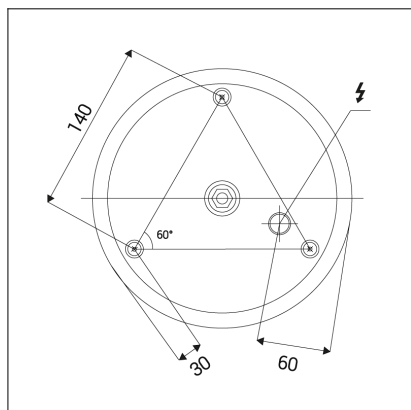

BELLA SLIM 58 P-Z, CF

Code:	3273258DT
Color:	COFFEE / RAL 8025
Material:	ALUMINIUM/PMMA
Power:	48W
Color temperature:	3000K/4000K
Lumen output:	3360lm
Efficacy:	70lm/W
Color rendering index:	90+
SDCM:	< 3
Light beam angle:	160°
Light Source:	LED
Dimmable:	TRIAC
LED lifetime:	L80B20 50.000h
Driver:	1200 mA
Voltage / Frequency:	220-240V/50-60Hz
Dimensions luminaire:	d580 mm x h35 mm
Product weight kg:	2 kg
Packing carton:	1
Length suspension:	2500 mm
Package dimensions:	630 mm x 630 mm x 100 mm