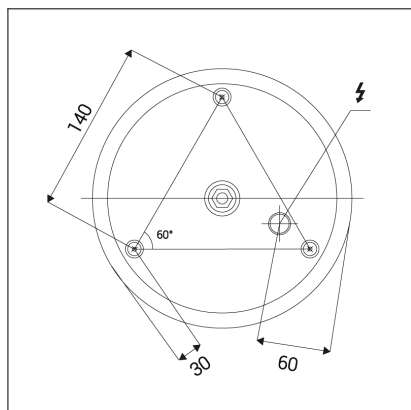

BELLA SLIM 78 P-Z, B

Code:	3271953DT
Color:	BLACK / RAL 9017
Material:	ALUMINIUM/PMMA
Power:	60W
Color temperature:	3000K/4000K
Lumen output:	4200lm
Efficacy:	70lm/W
Color rendering index:	90+
SDCM:	< 3
Light beam angle:	160°
Light Source:	LED
Dimmable:	TRIAC
LED lifetime:	L80B20 50.000h
Driver:	2x750 mA
Voltage / Frequency:	220-240V/50-60Hz
Dimensions luminaire:	d780 mm x h35 mm
Product weight kg:	2,6 kg
Packing carton:	1
Length suspension:	2500 mm
Package dimensions:	820 mm x 820 mm x 95 mm