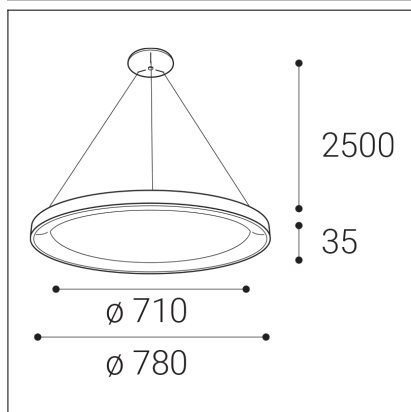

BELLA SLIM 78 P-Z, B

Code:	3271953DT
Color:	BLACK / RAL 9017
Material:	ALUMINIUM/PMMA
Power:	60W
Color temperature:	3000K/4000K
Lumen output:	4200lm
Efficacy:	70lm/W
Color rendering index:	90+
SDCM:	< 3
Light beam angle:	160°
Light Source:	LED
Dimmable:	TRIAC
LED lifetime:	L80B20 50.000h
Driver:	2x750 mA
Voltage / Frequency:	220-240V/50-60Hz
Dimensions luminaire:	d780 mm x h35 mm
Product weight kg:	2,6 kg
Packing carton:	1
Length suspension:	2500 mm
Package dimensions:	820 mm x 820 mm x 95 mm