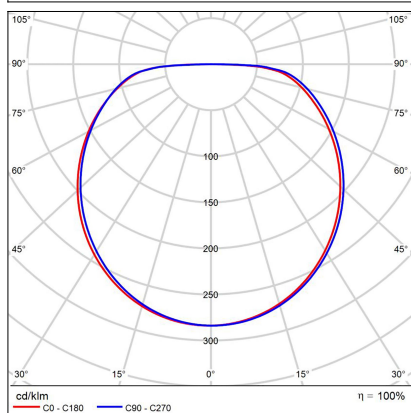

BELLA SLIM 78 P-Z, B

Code:	3271953DT
Color:	BLACK / RAL 9017
Material:	ALUMINIUM/PMMA
Power:	60W
Color temperature:	3000K/4000K
Lumen output:	4200lm
Efficacy:	70lm/W
Color rendering index:	90+
SDCM:	< 3
Light beam angle:	160°
Light Source:	LED
Dimmable:	TRIAC
LED lifetime:	L80B20 50.000h
Driver:	2x750 mA
Voltage / Frequency:	220-240V/50-60Hz
Dimensions luminaire:	d780 mm x h35 mm
Product weight kg:	2,6 kg
Packing carton:	1
Length suspension:	2500 mm
Package dimensions:	820 mm x 820 mm x 95 mm