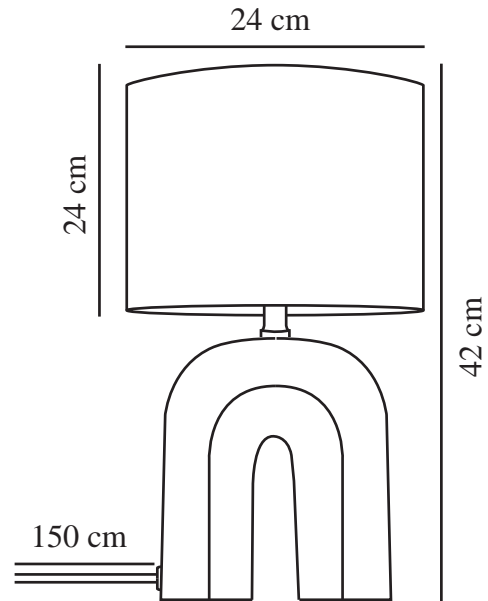

# HAZE | TABLE LAMP | BEIGE

2412705009

nordlux®

Voltage (V): 220-240 Volt  
IP degree: IP20  
Maximum bulb wattage (W): 40  
Class (Class 1, Class 2, Class 3):  
Class 2 (Double isolated)  
Socket type: E27  
Switch placement: On the cable  
Parallel connection: False

Primary material: Ceramic  
Secondary material: Textile  
Colour of the cable: White  
Length of the cable (cm): 150  
Surface material of the cable:  
Plastic  
Is the cable replaceable: False  
Colour: Beige

Height (cm): 42  
Width (cm): 24  
Shade Height (cm): 24  
Outdoor base dimension (cm):  
19,5  
Length (cm): 24

EAN: 5704924018770  
TUN: 2378667  
Item Number: 2412705009

Pcs Per Master Carton: 3  
Sales Box Height (cm): 33  
Sales Box Width(cm): 25  
Sales Box Depth (cm): 25  
Sales Box Volume m<sup>3</sup> : 0.0206  
Product net weight (kg): 1.53