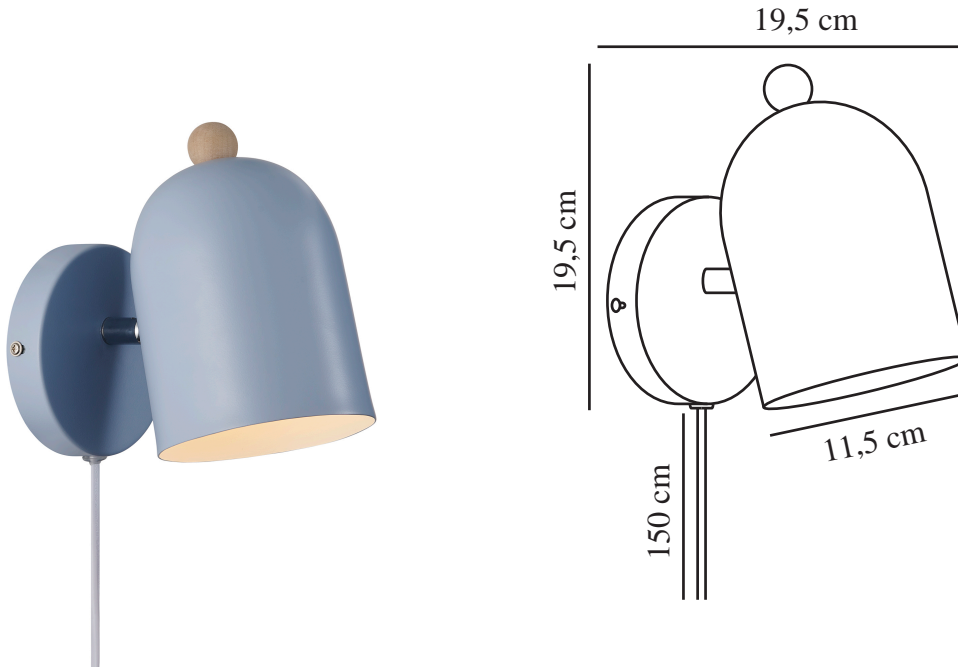

# GASTON | WALL LIGHT | BLUE

2412671006

nordlux®

Voltage (V): 220-240 Volt  
IP degree: IP20  
Maximum bulb wattage (W): 15  
Class (Class 1, Class 2, Class 3):  
Class 2 (Double isolated)  
Socket type: E27  
Switch placement: On the cable  
Parallel connection: False

Primary material: Metal  
Secondary material: Wood  
Colour of the cable: White  
Length of the cable (cm): 150  
Surface material of the cable:  
Plastic  
Is the cable replaceable: True  
Colour: Blue

Height (cm): 19.5  
Width (cm): 19.5  
Shade Diameter (cm): 11.5  
Outdoor base dimension (cm): 12  
Length (cm): 19.5  
Tilt Angle (°): 45  
Turning Angle (°): 320

EAN: 5704924018749  
TUN: 2378769  
Item Number: 2412671006  
Pcs Per Master Carton: 3

Sales Box Height (cm): 19  
Sales Box Width(cm): 18  
Sales Box Depth (cm): 13  
Sales Box Volume m<sup>3</sup> : 0.0044  
Product net weight (kg): 0.61

- Nordic style • Adjustable lamp for directional light
- A simple shape with a wooden detail