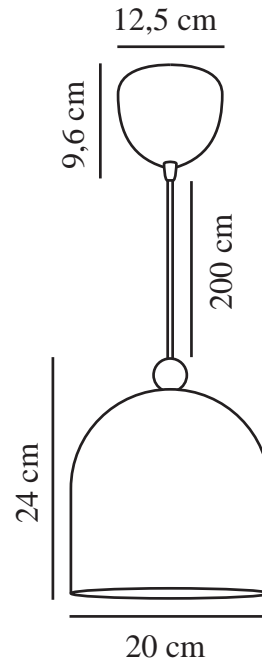

# GASTON | PENDANT | WHITE

2412653001

nordlux®

Voltage (V): 220-240 Volt  
IP degree: IP20  
Maximum bulb wattage (W): 40  
Class (Class 1, Class 2, Class 3):  
Class 2 (Double isolated)  
Socket type: E27  
Parallel connection: False

Primary material: Metal  
Secondary material: Wood  
Colour of the cable: White  
Length of the cable (cm): 200  
Surface material of the cable:  
Plastic  
Is the cable replaceable: False  
Colour: White

Height (cm): 24  
Width (cm): 20  
Shade Diameter (cm): 20  
Lenght (cm): 20

EAN: 5704924018695  
TUN: 2378736  
Item Number: 2412653001  
Pcs Per Master Carton: 3

Sales Box Height (cm): 27  
Sales Box Width(cm): 21  
Sales Box Depth (cm): 21  
Sales Box Volume m<sup>3</sup> : 0.0119  
Product net weight (kg): 0.98

• Nordic style • A simple shape with a wooden detail

Gaston is a streamlined pendant in cute, muted tones. Featuring a rounded shape with a small wooden detail on top, Gaston adds a beautiful touch to any nursery or children's room.