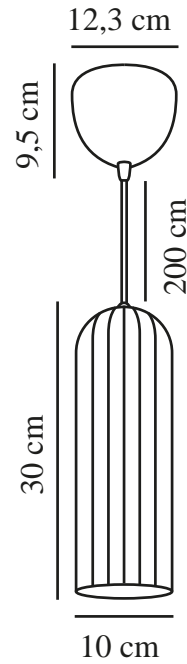

# MIELLA | PENDANT | WHITE

2412523001

nordlux®

Voltage (V): 220-240 Volt  
IP degree: IP20  
Maximum bulb wattage (W): 25  
Class (Class 1, Class 2, Class 3):  
Class 2 (Double isolated)  
Socket type: E27  
Parallel connection: False

Primary material: Glass  
Secondary material: Plastic  
Colour of the cable: White  
Length of the cable (cm): 200  
Surface material of the cable:  
Textile  
Is the cable replaceable: False  
Colour: White

Height (cm): 30  
Width (cm): 10  
Shade Diameter (cm): 10  
Lenght (cm): 10

EAN: 5704924018596  
TUN: 2378741  
Item Number: 2412523001  
Pcs Per Master Carton: 3

Sales Box Height (cm): 40  
Sales Box Width(cm): 13  
Sales Box Depth (cm): 13  
Sales Box Volume m<sup>3</sup> : 0.0068  
Product net weight (kg): 0.82