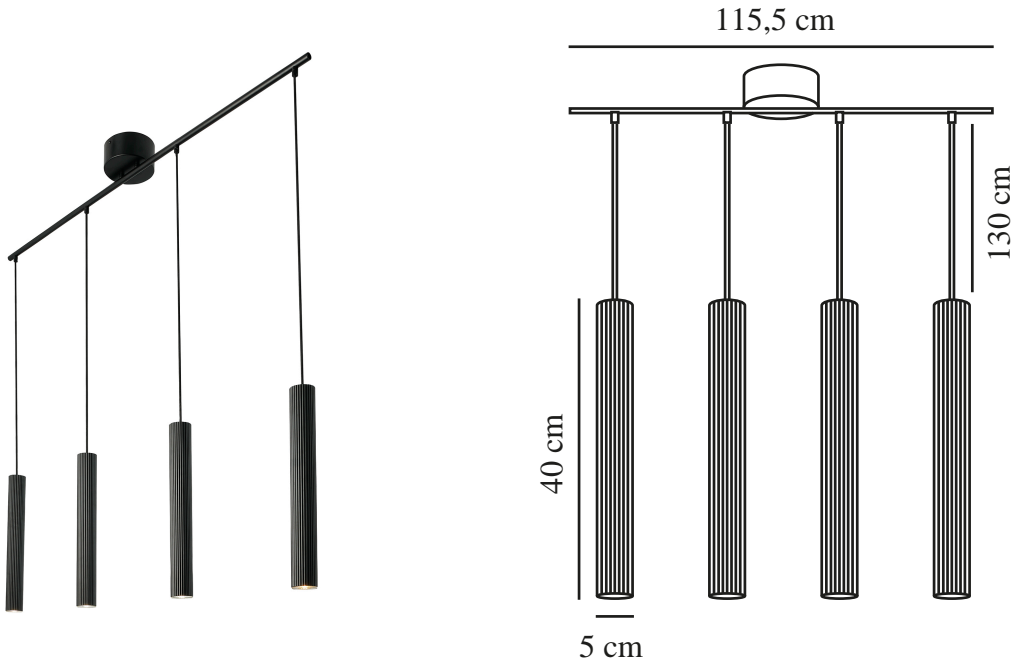

VICO 4-RAIL | PENDANT | BLACK

2412143003

nordlux®

Voltage (V): 220-240 Volt
IP degree: IP20
Maximum bulb wattage (W): 4X5
Class (Class 1, Class 2, Class 3):
Class 2 (Double isolated)
Socket type: GU10
Parallel connection: False

Primary material: Metal
Secondary material: Textile
Colour of the cable: Black
Length of the cable (cm): 130
Surface material of the cable:
Textile
Is the cable replaceable: False
Colour: Black

Height (cm): 40
Width (cm): 115.5
Shade Diameter (cm): 5
Shade Height (cm): 40
Lenght (cm): 115.5

EAN: 5704924018398
TUN: 2378752
Item Number: 2412143003
Pcs Per Master Carton: 3

Sales Box Height (cm): 117
Sales Box Width(cm): 15
Sales Box Depth (cm): 15
Sales Box Volume m³ : 0.0263
Product net weight (kg): 2.3

- Scandinavian minimalism • Slimline design
- Easily adjustable cable length

The Vico series embodies Scandinavian elegance through its minimalist, streamlined design. The fluted surface adds a subtle but interesting effect. Vico emits a downward-facing light and can be used e.g. above the dining table.