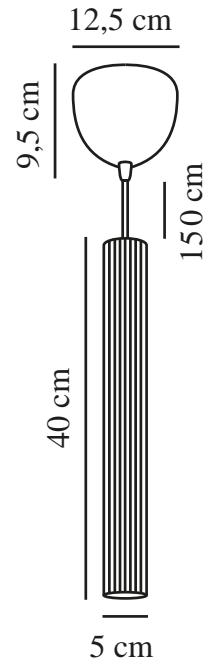

VICO | PENDANT | BROWN METALLIC

2412103018

nordlux®

Voltage (V): 220-240 Volt
IP degree: IP20
Maximum bulb wattage (W): 5
Class (Class 1, Class 2, Class 3):
Class 2 (Double isolated)
Socket type: GU10
Parallel connection: False

Primary material: Metal
Secondary material: Textile
Colour of the cable: Black
Length of the cable (cm): 150
Surface material of the cable:
Textile
Is the cable replaceable: False
Colour: Brown metallic

Height (cm): 40
Width (cm): 5
Shade Diameter (cm): 5
Shade Height (cm): 40
Length (cm): 5

EAN: 5704924018374
TUN: 2378755
Item Number: 2412103018
Pcs Per Master Carton: 3

Sales Box Height (cm): 45
Sales Box Width(cm): 13
Sales Box Depth (cm): 13
Sales Box Volume m³ : 0.0076
Product net weight (kg): 0.58

- Scandinavian minimalism • Slimline design
- Easily adjustable cable length

The Vico series embodies Scandinavian elegance through its minimalist, streamlined design. The fluted surface adds a subtle but interesting effect. Vico emits a downward-facing light and can be used in a row, in a cluster or alone to emphasise certain elements in your interior.