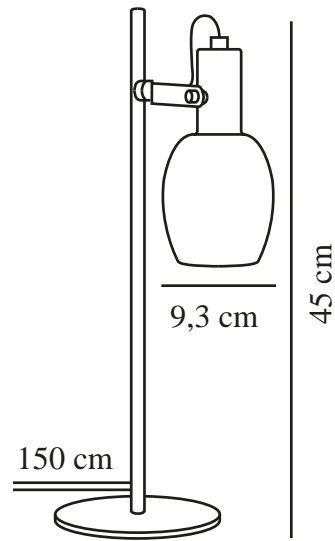

# ARILD | TABLE LAMP | BLACK

2312305003

nordlux®

Voltage (V): 220-240 Volt  
IP degree: IP20  
Maximum bulb wattage (W): 40W  
Class (Class 1, Class 2, Class 3):  
Class 2 (Double isolated)  
Socket type: E14  
Switch placement: On the cable  
Parallel connection: False

Primary material: Metal  
Secondary material: Glass  
Colour of the cable: Black  
Length of the cable (cm): 150  
Surface material of the cable:  
Textile  
Is the cable replaceable: False  
Colour: Black

Height (cm): 45  
Width (cm): 26  
Tube Diameter (cm): 1.15  
Shade Diameter (cm): 9.3  
Outdoor base dimension (cm): 15  
Length (cm): 26  
Mount directly into insulation:  
False  
Turning Angle (°): 355

EAN: 5704924015786  
TUN: 2326254  
Item Number: 2312305003

Pcs Per Master Carton: 3  
Sales Box Height (cm): 47  
Sales Box Width(cm): 11  
Sales Box Depth (cm): 17  
Sales Box Volume m<sup>3</sup> : 0.0088  
Product net weight (kg): 1.2