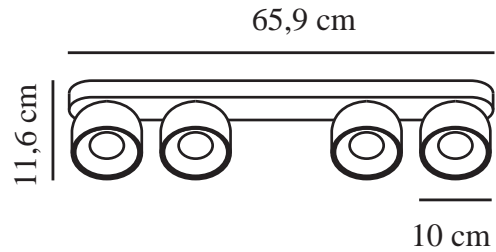

PITCHER 4-SPOT | SPOT LIGHT | WHITE

2310430101

nordlux®

Voltage (V): 220-240 Volt
IP degree: IP20
Maximum bulb wattage (W):
4x50W
Class (Class 1, Class 2, Class 3):
Class 2 (Double isolated)
Socket type: GU10
Parallel connection: True

Primary material: Metal
Colour: White

Height (cm): 11.6
Shade Diameter (cm): 10
Length (cm): 65.9
Tilt Angle (°): 55
Turning Angle (°): 350

EAN: 5704924016233
TUN: 2326267
Item Number: 2310430101

Pcs Per Master Carton: 3