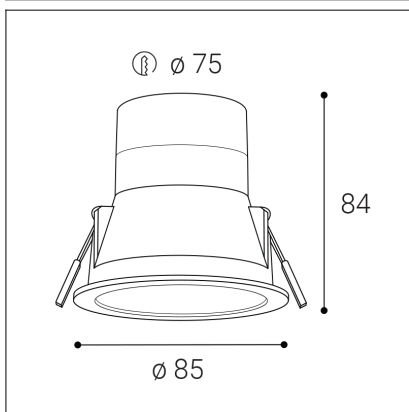

ZERO II M, B

Code:	2236653DT
Color:	BLACK / 9005
Material:	PA46/PC
Power:	6W
Color temperature:	3000K/3500K/4000K
Lumen output:	660lm
Efficacy:	110lm/W
Color rendering index:	90+
SDCM:	< 3
Light beam angle:	60°
Unified Glare Rating:	<19
Light Source:	LED
Dimmable:	TRIAC
LED lifetime:	L80B20 50.000h
Driver:	100 mA
Voltage / Frequency:	220-240V/50-60Hz
Dimensions luminaire:	d85x84 mm
Product weight kg:	0,15 kg
Packing carton:	30
Package dimensions:	90x90x100 mm