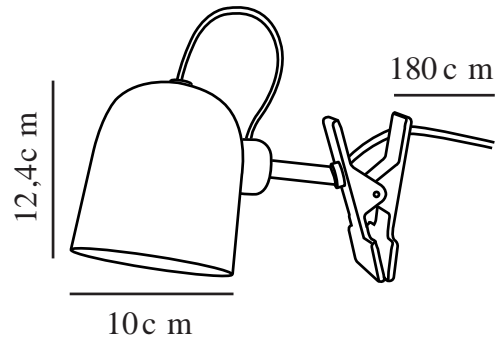

ANGLE | CLAMP LAMP | GREY

2220362010

Voltage (V): 220-240 Volt
IP degree: IP20
Maximum bulb wattage (W): 15W
Class (Class 1, Class 2, Class 3):
Class 2 (Double isolated)
Socket type: GU10
Switch placement: On the cable

Height (cm): 12.4
Width (cm): 10
Shade Diameter (cm): 10
Length (cm): 10
Tilt Angle (°): 170
Turning Angle (°): 90

Sales Box Height (cm): 23.5
Sales Box Width (cm): 12
Sales Box Depth (cm): 14
Sales Box Volume m³: 0.0039
Product net weight (kg): 0.5

Primary material: Metal
Secondary material: Plastic
Colour of the cable: Grey
Length of the cable (cm): 180
Surface material of the cable:
Textile
Is the cable replaceable: False
Colour: Grey

EAN: 5704924010002
Item Number: 2220362010
Pcs Per Master Carton: 3

- Cool and playful design
- Satin soft, matte surface
- Magnet for easy adjustment of the shade
- Easy to place

The Angle series by Danish designer Maria Berntsen has a modern and timeless design expression. The lamp is carried out in a playful and interactive design with a magnetically attached shade that can easily be adjusted to fit your needs. Turn, tilt or move the shade for a directional or indirect light. The lamp has a practical clamp that makes it possible to place the lamp on a shelf, a bookcase or anywhere you want to highlight selected details in your interior.