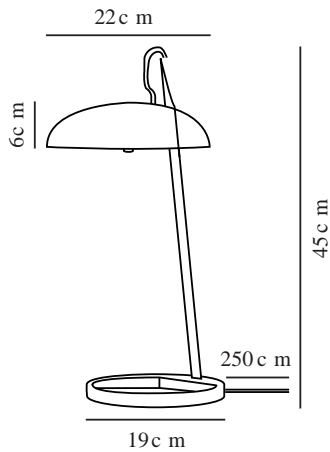

VERSALE | TABLE LAMP | BLACK

2220075003

Voltage (V): 220-240 Volt
IP degree: IP20
Maximum bulb wattage (W): 3x3W
Class (Class 1, Class 2, Class 3):
Class 2 (Double isolated)
Socket type: G9
Switch placement: On the cable

Primary material: Metal
Secondary material: Plastic
Colour of the cable: Black
Length of the cable (cm): 250
Surface material of the cable:
Textile
Is the cable replaceable: False
Colour: Black

Height (cm): 45
Width (cm): 22
Tube Diameter (cm): 1.25
Shade Diameter (cm): 22
Shade Height (cm): 6
Outdoor base dimension (cm): 19
Length (cm): 22
Tilt Angle (°): 65
Turning Angle (°): 65

EAN: 5704924010101
Item Number: 2220075003
Pcs Per Master Carton: 3

Sales Box Height (cm): 50.5
Sales Box Width (cm): 26.5
Sales Box Depth (cm): 11.5
Sales Box Volume m³: 0.0154
Product net weight (kg): 1.75

- Scandinavian minimalism • Soft shape with a contrast detail
- Soft and diffused light • Shade can tilt up and down

The Versale series by Anker Studio is the epitome of Scandinavian minimalism cut to the very core. A perfectly round shade with a uniform light surface only disturbed by the piercing frame. The table light can easily create the perfect ambience for your desk, sideboard or bedside table with a pleasant, glare-free light.