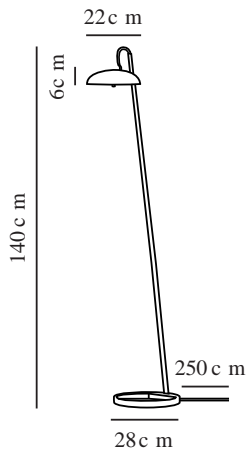

VERSALE | FLOOR LAMP | WHITE

2220064001

Voltage (V): 220-240 Volt
IP degree: IP20
Maximum bulb wattage (W): 3x3W
Class (Class 1, Class 2, Class 3):
Class 2 (Double isolated)
Socket type: G9
Switch placement: On the cable

Primary material: Metal
Secondary material: Plastic
Colour of the cable: White
Length of the cable (cm): 250
Surface material of the cable:
Textile
Is the cable replaceable: False
Colour: White

Height (cm): 140
Width (cm): 28
Tube Diameter (cm): 1.45
Shade Diameter (cm): 22
Shade Height (cm): 6
Outdoor base dimension (cm): 28
Length (cm): 28
Tilt Angle (°): 65
Turning Angle (°): 65

EAN: 5704924010286
Item Number: 2220064001
Pcs Per Master Carton: 2

Sales Box Height (cm): 72
Sales Box Width (cm): 33
Sales Box Depth (cm): 28
Sales Box Volume m³: 0.0665
Product net weight (kg): 2.54

- Scandinavian minimalism • Soft shape with a contrast detail
- Soft and diffused light • Shade can tilt up and down

The Versale series by Anker Studio is the epitome of Scandinavian minimalism cut to the very core. A perfectly round shade with a uniform light surface only disturbed by the piercing frame. The floor lamp can easily create the perfect ambience anywhere you need a pleasant, glare-free light.