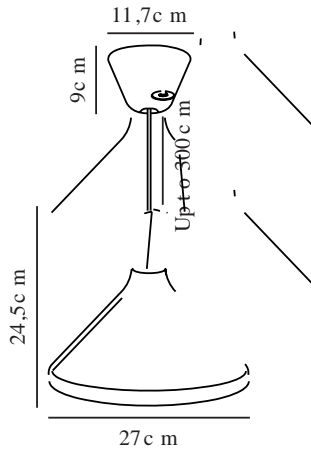

# NORI 27 | PENDANT | WHITE

2120853001

Voltage (V): 230 Volt  
IP degree: IP20  
Maximum bulb wattage (W): 60W  
Class (Class 1, Class 2, Class 3):  
Class 2 (Double isolated)  
Socket type: E27  
Dimmerable: Yes with compatible bulb

Primary material: Glass  
Secondary material: Wood  
Colour of the glass: Opal white  
Colour of the cable: White  
Length of the cable (cm): 300  
Surface material of the cable:  
Textile  
Is the cable replaceable: False

Colour: White  
Height (cm): 24.5  
Width (cm): 27  
Shade Diameter (cm): 27  
Shade Height (cm): 24.5  
Length (cm): 27

EAN: 5704924006531  
Item Number: 2120853001

Pcs Per Master Carton: 3  
Sales Box Height (cm): 30  
Sales Box Width (cm): 23  
Sales Box Depth (cm): 30  
Sales Box Volume m<sup>3</sup> : 0.0207  
Product net weight (kg): 0.878