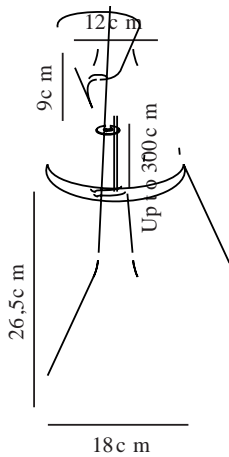

NORI 18 | PENDANT | SMOKED

2120843047

Voltage (V): 230 Volt
IP degree: IP20
Maximum bulb wattage (W): 40W
Class (Class 1, Class 2, Class 3):
Class 2 (Double isolated)
Socket type: E27

Height (cm): 26.5
Width (cm): 18
Shade Diameter (cm): 18
Shade Height (cm): 26.5
Lenght (cm): 18

Sales Box Height (cm): 25
Sales Box Width (cm): 23
Sales Box Depth (cm): 23
Sales Box Volume m³: 0.0132
Product net weight (kg): 0.75

Primary material: Glass
Secondary material: Wood
Colour of the cable: Black
Length of the cable (cm): 300
Surface material of the cable:
Textile
Is the cable replaceable: False
Colour: Smoked