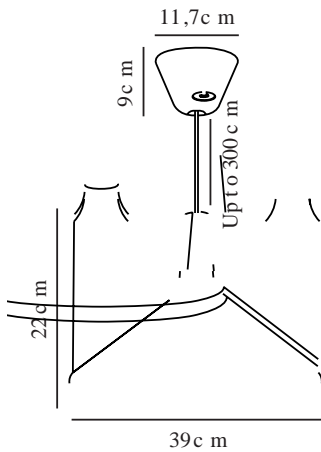

NORI 39 | PENDANT | BRUSHED STEEL

2120823032

Voltage (V): 230 Volt
IP degree: IP20
Maximum bulb wattage (W): 60W
Class (Class 1, Class 2, Class 3):
Class 2 (Double isolated)
Socket type: E27
Dimmerable: Yes with compatible bulb

Primary material: Metal
Secondary material: Wood
Colour of the cable: Black
Length of the cable (cm): 300
Surface material of the cable:
Textile
Is the cable replaceable: False

Colour: Brushed steel
Height (cm): 22
Width (cm): 39
Shade Diameter (cm): 39
Shade Height (cm): 22
Length (cm): 39

EAN: 5704924005848
Item Number: 2120823032

Pcs Per Master Carton: 2
Sales Box Height (cm): 20
Sales Box Width (cm): 40
Sales Box Depth (cm): 40
Sales Box Volume m³ : 0.032
Product net weight (kg): 1.33