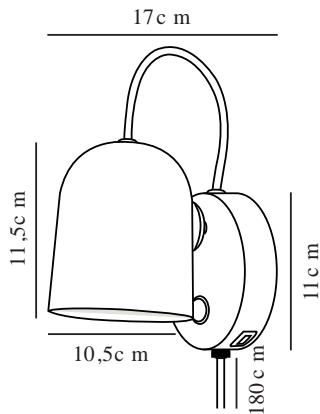

# ANGLE GU10 | WALL LIGHT | BLACK

2120601003

Voltage (V): 230 Volt  
IP degree: IP20  
Maximum bulb wattage (W): 25W  
Class (Class 1, Class 2, Class 3):  
Class 2 (Double isolated)  
Socket type: GU10  
Switch placement: On the fixture

Height (cm): 11.5  
Width (cm): 10.5  
Shade Diameter (cm): 10.5  
Outdoor base dimension (cm): 11  
Lenght (cm): 17  
Tilt Angle (°): 170  
Turning Angle (°): 350

Sales Box Height (cm): 21.5  
Sales Box Width(cm): 16  
Sales Box Depth (cm): 15  
Sales Box Volume m<sup>3</sup>: 0.0052  
Product net weight (kg): 0.588

Primary material: Metal  
Secondary material: Plastic  
Colour of the cable: Black  
Length of the cable (cm): 180  
Surface material of the cable:  
Textile  
Is the cable replaceable: True  
Colour: Black

EAN: 5704924004155  
Item Number: 2120601003  
Pcs Per Master Carton: 3

- Satin soft, matt surface
- Magnet for easy adjustment of the shade
- USB port for charging your phone or other device

Angle wall light by Danish designer Maria Berntsen is a modern and timeless design that fits perfectly as a bedside light or above the bathroom mirror. The lamp is carried out in a playful and interactive design with a magnetically attached shade that can easily be adjusted to fit your needs. Turn, tilt or move the shade for a directional or indirect light. A USB charging port on the side conveniently lets you charge your phone or other device.