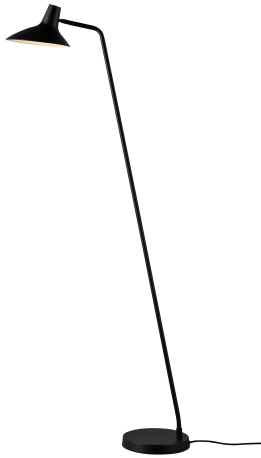

# DARCI | FLOOR LAMP | BLACK

2120584003

Voltage (V): 230 Volt  
IP degree: IP20  
Maximum bulb wattage (W): 25W  
Class (Class 1, Class 2, Class 3):  
Class 2 (Double isolated)  
Socket type: E14  
Switch placement: On the cable

Primary material: Metal  
Secondary material: Plastic  
Colour of the cable: Black  
Length of the cable (cm): 250  
Surface material of the cable:  
Textile  
Is the cable replaceable: False  
Colour: Black

Height (cm): 143  
Width (cm): 23  
Tube Diameter (cm): 1.56  
Shade Diameter (cm): 23  
Shade Height (cm): 16.5  
Outdoor base dimension (cm): 23  
Length (cm): 54.8  
Tilt Angle (°): 135  
Turning Angle (°): 350

- Solid, high quality materials
- Swivel/tilt joint for easy adjustment of lamp head
- On/off floor switch on cable

With a cool and industrial design, the Darci series by Bjørn + Balle is both a highly functional and aesthetic addition to your home. Perfect next to your sofa, armchair or any other place in your home that needs a stylish and functional light. The beautifully curved lamp head is easily adjusted whether you need it for reading, working or just adding the right ambience to the room. High quality materials with a satin soft, matt surface radiate a modern and streamlined look.