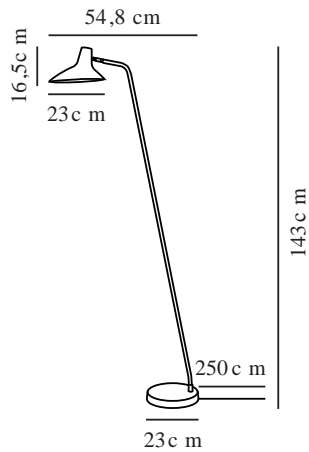

# DARCI | FLOOR LAMP | BLACK

2120584003

Voltage (V): 230 Volt  
IP degree: IP20  
Maximum bulb wattage (W): 25W  
Class (Class 1, Class 2, Class 3):  
Class 2 (Double isolated)  
Socket type: E14  
Switch placement: On the cable

Primary material: Metal  
Secondary material: Plastic  
Colour of the cable: Black  
Length of the cable (cm): 250  
Surface material of the cable:  
Textile  
Is the cable replaceable: False  
Colour: Black

Height (cm): 143  
Width (cm): 23  
Tube Diameter (cm): 1.56  
Shade Diameter (cm): 23  
Shade Height (cm): 16.5  
Outdoor base dimension (cm): 23  
Length (cm): 54.8  
Tilt Angle (°): 135  
Turning Angle (°): 350

EAN: 5704924004261  
Item Number: 2120584003  
Pcs Per Master Carton: 2

Sales Box Height (cm): 96  
Sales Box Width (cm): 35  
Sales Box Depth (cm): 17.5  
Sales Box Volume m<sup>3</sup>: 0.0588  
Product net weight (kg): 3.98