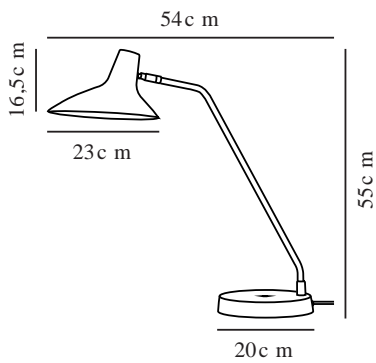

DARCI | TABLE LAMP | BLACK

2120565003

Voltage (V): 230 Volt
IP degree: IP20
Maximum bulb wattage (W): 25W
Class (Class 1, Class 2, Class 3):
Class 2 (Double isolated)
Socket type: E14
Switch placement: On the base

Primary material: Metal
Secondary material: Plastic
Colour of the cable: Black
Length of the cable (cm): 250
Surface material of the cable:
Textile
Is the cable replaceable: False
Colour: Black

Height (cm): 55
Width (cm): 23
Tube Diameter (cm): 1.25
Shade Diameter (cm): 23
Shade Height (cm): 16.5
Outdoor base dimension (cm): 20
Length (cm): 54
Tilt Angle (°): 135
Turning Angle (°): 350

EAN: 5704924004254
Item Number: 2120565003
Pcs Per Master Carton: 2

Sales Box Height (cm): 71.5
Sales Box Width (cm): 31
Sales Box Depth (cm): 26.5
Sales Box Volume m³: 0.0587
Product net weight (kg): 2.704

- Solid, high quality materials
- Swivel/tilt joint for easy adjustment of lamp head
- On/off touch switch on base

With a cool and industrial design, the Darci series by Bjørn + Balle is both a highly functional and aesthetic addition to your home. Perfect for your desk, sideboard or any other place in your home that needs a stylish and functional light. The beautifully curved lamp head is easily adjusted whether you need it for reading, working or just adding the right ambience to the room. High quality materials with a satin soft, matt surface radiate a modern and streamlined look. A gentle tab on the touch switch turns the lamp on and off.