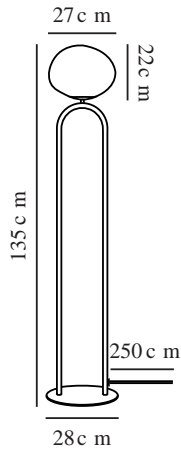

SHAPES | FLOOR LAMP | BRASS

2120074035

Voltage (V): 230 Volt
IP degree: IP20
Maximum bulb wattage (W): 15W
Class (Class 1, Class 2, Class 3):
Class 2 (Double isolated)
Socket type: E27
Switch placement: On the cable

Height (cm): 135
Width (cm): 28
Tube Diameter (cm): 1.9
Shade Diameter (cm): 27
Shade Height (cm): 22
Outdoor base dimension (cm): 28
Lenght (cm): 28

Sales Box Height (cm): 33
Sales Box Width(cm): 62.5
Sales Box Depth (cm): 28
Sales Box Volume m³ : 0.0578
Product net weight (kg): 5.15

Primary material: Glass
Secondary material: Metal
Colour of the cable: Black
Length of the cable (cm): 250
Surface material of the cable:
Textile
Is the cable replaceable: False
Colour: Brass

EAN: 5704924004100
Item Number: 2120074035
Pcs Per Master Carton: 2

- Exclusive materials - shiny brass and opal glass
- Soft and diffused light through the opalized glass shade
- Mouth blown asymmetrical glass

The Shapes series by Danish designer Maria Berntsen draws inspiration from elegant, organically shaped jewellery. The opal glass shade is carried out in a unique, asymmetrical form that plays beautifully together with the shiny brass base and creates a refined and intriguing expression. The lamp emits a soft and diffused light through the mouth blown glass shade that is perfect for working or relaxing.