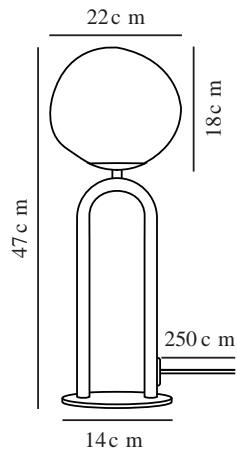

SHAPES | TABLE LAMP | BRASS

2120055035

Voltage (V): 230 Volt
IP degree: IP20
Maximum bulb wattage (W): 15W
Class (Class 1, Class 2, Class 3):
Class 2 (Double isolated)
Socket type: E27
Switch placement: On the cable

Height (cm): 47
Width (cm): 18
Tube Diameter (cm): 1.53
Shade Diameter (cm): 22
Shade Height (cm): 18
Outdoor base dimension (cm): 14
Lenght (cm): 22

Sales Box Height (cm): 30
Sales Box Width(cm): 37
Sales Box Depth (cm): 18.5
Sales Box Volume m³ : 0.0205
Product net weight (kg): 1.795

Primary material: Glass
Secondary material: Metal
Colour of the cable: Black
Length of the cable (cm): 250
Surface material of the cable:
Textile
Is the cable replaceable: False
Colour: Brass

EAN: 5704924004094
Item Number: 2120055035
Pcs Per Master Carton: 3

- Exclusive materials - shiny brass and opal glass • Soft and diffused light through the opalized glass shade
- Mouth blown asymmetrical glass

The Shapes series by Danish designer Maria Berntsen draws inspiration from elegant, organically shaped jewellery. The opal glass shade is carried out in a unique, asymmetrical form that plays beautifully together with the shiny brass base and creates a refined and intriguing expression. The lamp emits a soft and diffused light through the mouth blown glass shade that is perfect for working or relaxing.