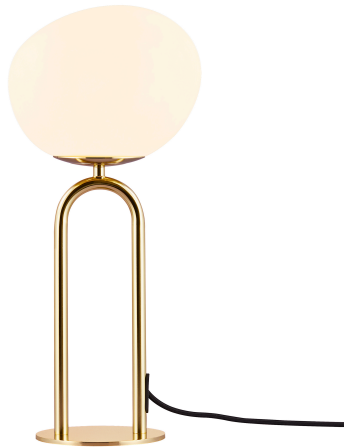

SHAPES | TABLE LAMP | BRASS

2120055035

Voltage (V): 230 Volt
IP degree: IP20
Maximum bulb wattage (W): 15W
Class (Class 1, Class 2, Class 3):
Class 2 (Double isolated)
Socket type: E27
Switch placement: On the cable

Height (cm): 47
Width (cm): 18
Tube Diameter (cm): 1.53
Shade Diameter (cm): 22
Shade Height (cm): 18
Outdoor base dimension (cm): 14
Lenght (cm): 22

Sales Box Height (cm): 30
Sales Box Width(cm): 37
Sales Box Depth (cm): 18.5
Sales Box Volume m³ : 0.0205
Product net weight (kg): 1.795

Primary material: Glass
Secondary material: Metal
Colour of the cable: Black
Length of the cable (cm): 250
Surface material of the cable:
Textile
Is the cable replaceable: False
Colour: Brass

EAN: 5704924004094
Item Number: 2120055035
Pcs Per Master Carton: 3

- Exclusive materials - shiny brass and opal glass • Soft and diffused light through the opalized glass shade
- Mouth blown asymmetrical glass

The Shapes series by Danish designer Maria Berntsen draws inspiration from elegant, organically shaped jewellery. The opal glass shade is carried out in a unique, asymmetrical form that plays beautifully together with the shiny brass base and creates a refined and intriguing expression. The lamp emits a soft and diffused light through the mouth blown glass shade that is perfect for working or relaxing.