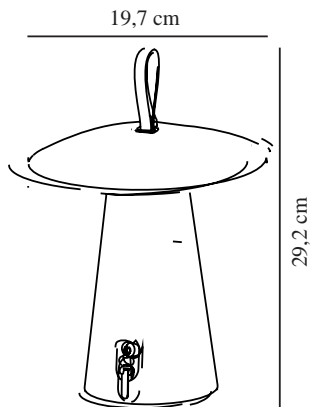

# ARA TO-GO | BATTERY LIGHT | SANDED

2118245008

nordlux®

IP degree: IP54  
Class (Class 1, Class 2, Class 3):  
Class 3 (12V)  
Socket type: LED Module  
Switch placement: On the base

Primary material: Aluminium  
Secondary material: Plastic  
Colour of the cable: White  
Length of the cable (cm): 100  
Surface material of the cable:  
Plastic  
Suitable for Seaside: False  
Colour: Sanded

Height (cm): 29.2  
Width (cm): 19.7  
Shade Diameter (cm): 19.7  
Lenght (cm): 19.7

EAN: 5704924010507  
TUN: 2276856  
Item Number: 2118245008  
Pcs Per Master Carton: 3  
Sales Box Height (cm): 25.5  
Sales Box Width(cm): 22.5

Sales Box Depth (cm): 22.5  
Sales Box Volume m<sup>3</sup> : 0.01  
Product net weight (kg): 1

Brightness of light (Lumen): 190  
Colour temperature (Kelvin): 3000  
Ra-value : 80  
Lifetime (hours): 30000  
Beam angle (°) : 125  
Battery lasting time for each  
lumen: 100%/6.5h; 40%/15h;  
10%/80h  
Battery recharging 0%-100% (h):  
4.5  
Energy class: Exempt  
Actual watt (W): 2