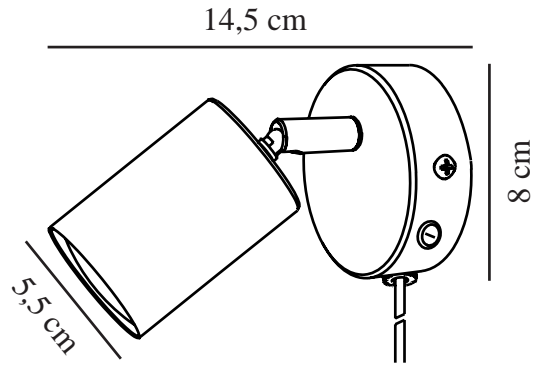

# EXPLORE | WALL LIGHT | BEIGE

2113251009

nordlux®

Voltage (V): 220-240 Volt  
IP degree: IP20  
Maximum bulb wattage (W): 7W  
Class (Class 1, Class 2, Class 3):  
Class 2 (Double isolated)  
Socket type: GU10  
Switch placement: On the base  
Parallel connection: False

Primary material: Metal  
Secondary material: Plastic  
Colour of the cable: White  
Length of the cable (cm): 150  
Surface material of the cable:  
Plastic  
Is the cable replaceable: True  
Colour: Beige

Height (cm): 11.5  
Width (cm): 8  
Shade Diameter (cm): 5.5  
Length (cm): 8  
Tilt Angle (°): 90  
Turning Angle (°): 350

EAN: 5704924018800  
TUN: 2378762  
Item Number: 2113251009  
Pcs Per Master Carton: 6

Sales Box Height (cm): 12  
Sales Box Width (cm): 11  
Sales Box Depth (cm): 9  
Sales Box Volume m<sup>3</sup>: 0.0012  
Product net weight (kg): 0.252

• Nordic style • Adjustable lamp for directional light