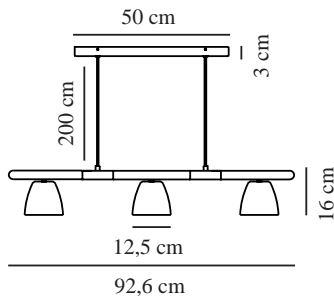

THEO | PENDANT | BLACK

2112603003

nordlux®

Voltage (V): 230 Volt
IP degree: IP20
Maximum bulb wattage (W): 35W
Class (Class 1, Class 2, Class 3):
Class 2 (Double isolated)
Socket type: GU10

Primary material: Metal
Secondary material: Wood
Colour of the cable: Black
Length of the cable (cm): 200
Surface material of the cable:
Textile
Is the cable replaceable: False
Colour: Black

Height (cm): 16
Width (cm): 12.5
Shade Diameter (cm): 12.5
Lenght (cm): 92.6

EAN: 5704924005671
TUN: 2148647
Item Number: 2112603003
Pcs Per Master Carton: 2

Sales Box Height (cm): 99
Sales Box Width(cm): 25
Sales Box Depth (cm): 15
Sales Box Volume m³ : 0.0371
Product net weight (kg): 1.9