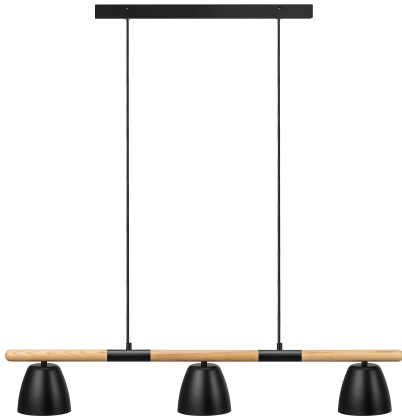

THEO | PENDANT | BLACK

2112603003

nordlux®

Voltage (V): 230 Volt
IP degree: IP20
Maximum bulb wattage (W): 35W
Class (Class 1, Class 2, Class 3):
Class 2 (Double isolated)
Socket type: GU10

Primary material: Metal
Secondary material: Wood
Colour of the cable: Black
Length of the cable (cm): 200
Surface material of the cable:
Textile
Is the cable replaceable: False
Colour: Black

Height (cm): 16
Width (cm): 12.5
Shade Diameter (cm): 12.5
Lenght (cm): 92.6

EAN: 5704924005671
TUN: 2148647
Item Number: 2112603003
Pcs Per Master Carton: 2

Sales Box Height (cm): 99
Sales Box Width(cm): 25
Sales Box Depth (cm): 15
Sales Box Volume m³ : 0.0371
Product net weight (kg): 1.9

• Soft natural design • Elegant mix of wood and metal

Invite nature into your home with a trendy combination of wood and metal. The Theo series radiates a very modern and unique design expression that is softened by the use of light ash wood. Perfect above the dining table for a pleasant ambience.