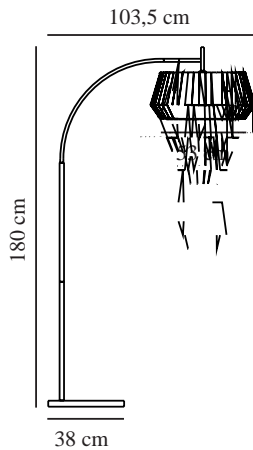

# DICTE | FLOOR LAMP | BEIGE

2112414009

nordlux®

Voltage (V): 230 Volt  
IP degree: IP20  
Maximum bulb wattage (W): 60W  
Class (Class 1, Class 2, Class 3):  
Class 2 (Double isolated)  
Socket type: E27  
Switch placement: On the cable

Primary material: Textile  
Secondary material: Metal  
Colour of the cable: Black  
Length of the cable (cm): 150  
Surface material of the cable:  
Plastic  
Is the cable replaceable: False  
Colour: Beige

Height (cm): 180  
Width (cm): 53  
Tube Diameter (cm): 2.2  
Shade Diameter (cm): 53  
Outdoor base dimension (cm): 38  
Length (cm): 103.5

EAN: 5704924005602  
TUN: 2148752  
Item Number: 2112414009  
Pcs Per Master Carton: 1

Sales Box Height (cm): 33  
Sales Box Width(cm): 68  
Sales Box Depth (cm): 54  
Sales Box Volume m<sup>3</sup> : 0.1212  
Product net weight (kg): 12.017

• Soft and natural design • Handtied pleated cotton shade