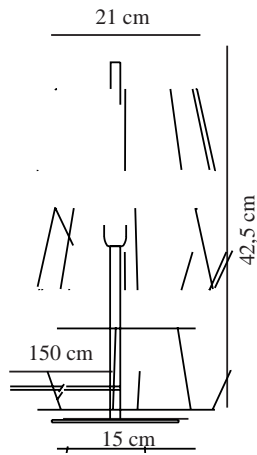

DICTE | TABLE LAMP | BEIGE

2112405009

nordlux®

Voltage (V): 230 Volt
IP degree: IP20
Maximum bulb wattage (W): 40W
Class (Class 1, Class 2, Class 3):
Class 2 (Double isolated)
Socket type: E14
Switch placement: On the cable

Primary material: Textile
Secondary material: Metal
Colour of the cable: Black
Length of the cable (cm): 150
Surface material of the cable:
Plastic
Is the cable replaceable: False
Colour: Beige

Height (cm): 42.5
Width (cm): 21
Tube Diameter (cm): 1.15
Shade Diameter (cm): 21
Outdoor base dimension (cm): 15
Length (cm): 21

EAN: 5704924005589
TUN: 2148731
Item Number: 2112405009
Pcs Per Master Carton: 3

Sales Box Height (cm): 23
Sales Box Width (cm): 21.5
Sales Box Depth (cm): 21.5
Sales Box Volume m³: 0.0106
Product net weight (kg): 0.92