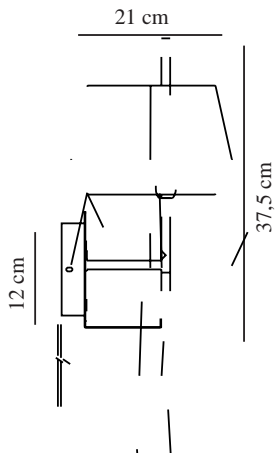

DICTE | WALL LIGHT | WHITE

2112391001

nordlux®

Voltage (V): 230 Volt
IP degree: IP20
Maximum bulb wattage (W): 40W
Class (Class 1, Class 2, Class 3):
Class 2 (Double isolated)
Socket type: E14
Switch placement: On the fixture

Primary material: Textile
Secondary material: Metal
Colour of the cable: Black
Length of the cable (cm): 150
Surface material of the cable:
Plastic
Is the cable replaceable: True
Colour: White

Height (cm): 37.5
Width (cm): 21
Shade Diameter (cm): 21
Length (cm): 24
Projection (cm): 24

EAN: 5704924005558
TUN: 2148702
Item Number: 2112391001
Pcs Per Master Carton: 3

Sales Box Height (cm): 31.5
Sales Box Width (cm): 21.5
Sales Box Depth (cm): 21.5
Sales Box Volume m³: 0.0146
Product net weight (kg): 1.11