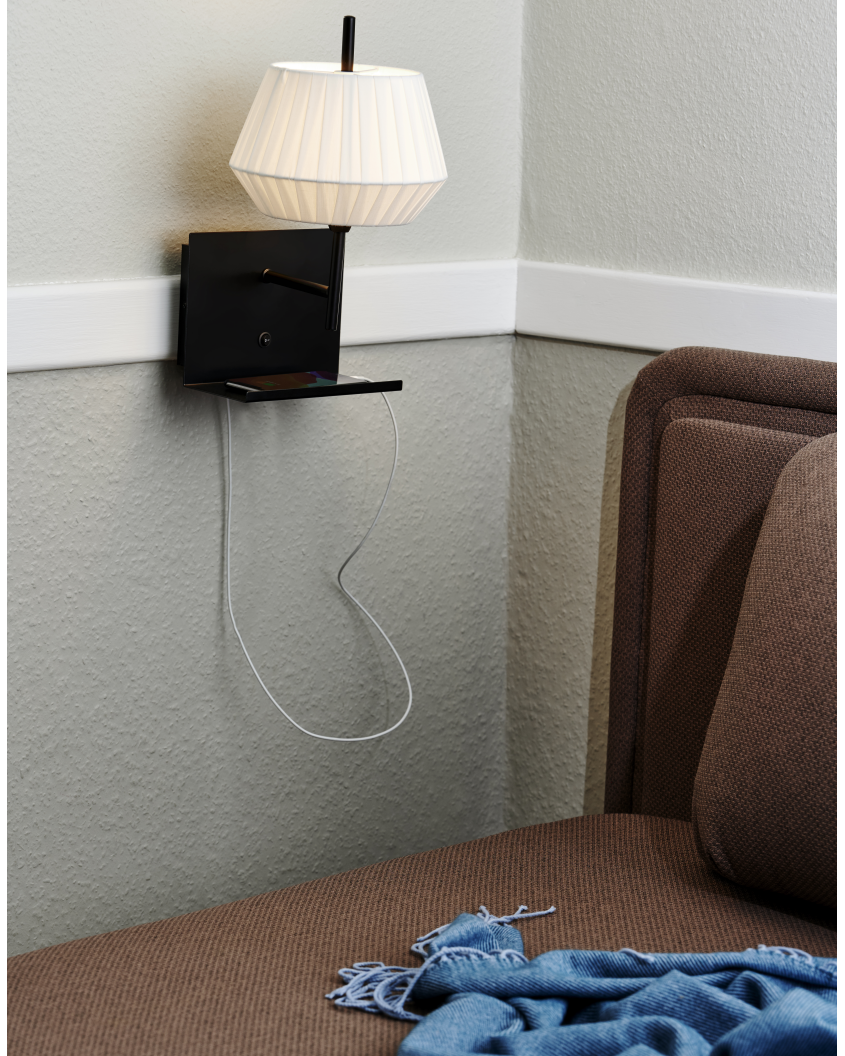

DICTE | WALL LIGHT | WHITE

2112391001

nordlux®

Voltage (V): 230 Volt
IP degree: IP20
Maximum bulb wattage (W): 40W
Class (Class 1, Class 2, Class 3):
Class 2 (Double isolated)
Socket type: E14
Switch placement: On the fixture

Primary material: Textile
Secondary material: Metal
Colour of the cable: Black
Length of the cable (cm): 150
Surface material of the cable:
Plastic
Is the cable replaceable: True
Colour: White

Height (cm): 37.5
Width (cm): 21
Shade Diameter (cm): 21
Length (cm): 24
Projection (cm): 24

- Soft and natural design • Handtied pleated cotton • Multifunctional bedside lamp with USB port for charging your phone or other device
- Small shelf for storage • USB plug placed underneath the shelf

The round shade of the Dicte series is made from soft, handtied fabric that adds a cosy and homey feel to every room. The Dicte wall lamp has an integrated shelf for convenient storage and a USB port for charging your phone or other device. The pleated cotton shade ensures a soft and diffused light.