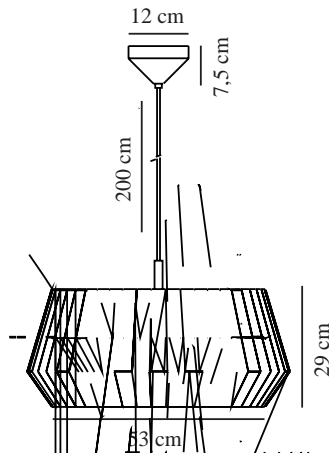

DICTE 53 | PENDANT | BEIGE

2112373009

nordlux®

Voltage (V): 230 Volt
IP degree: IP20
Maximum bulb wattage (W): 60W
Class (Class 1, Class 2, Class 3):
Class 2 (Double isolated)
Socket type: E27

Primary material: Textile
Secondary material: Metal
Colour of the cable: Black
Length of the cable (cm): 200
Surface material of the cable:
Plastic
Is the cable replaceable: False
Colour: Beige

Height (cm): 29
Width (cm): 53
Shade Diameter (cm): 53
Lenght (cm): 53

EAN: 5704924005541
TUN: 2148653
Item Number: 2112373009
Pcs Per Master Carton: 2

Sales Box Height (cm): 53.5
Sales Box Width(cm): 53.5
Sales Box Depth (cm): 23.5
Sales Box Volume m³ : 0.0673
Product net weight (kg): 1.22