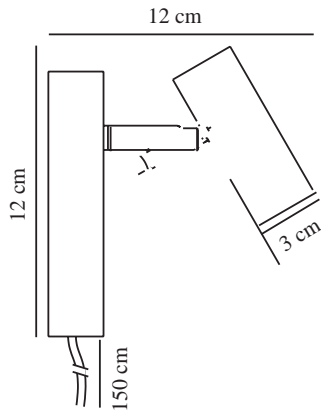

OMARI | WALL LIGHT | BLACK

2112231003

nordlux®

Voltage (V): 230 Volt
IP degree: IP20
Class (Class 1, Class 2, Class 3):
Class 2 (Double isolated)
Socket type: LED Module
Switch placement: On the fixture

Primary material: Metal
Colour of the cable: Black
Length of the cable (cm): 150
Surface material of the cable:
Plastic
Is the cable replaceable: True
Colour: Black

Height (cm): 12
Width (cm): 7
Shade Diameter (cm): 3
Outdoor base dimension (cm): 12
Length (cm): 12
Projection (cm): 12
Tilt Angle (°): 90
Turning Angle (°): 320

EAN: 5704924005435
TUN: 2148701
Item Number: 2112231003
Pcs Per Master Carton: 4

Sales Box Height (cm): 11.5
Sales Box Width (cm): 13
Sales Box Depth (cm): 7.5
Sales Box Volume m³: 0.0011
Product net weight (kg): 0.26

Brightness of light (Lumen): 320
Colour temperature (Kelvin): 2700
Ra-value : 80
Lifetime (hours): 25000
Beam angle (°) : 41
Candela (cd) (for directional
lamp only): 550
Energy class: F
Actual watt (W): 3.2

- Minimalist and streamlined design
- Adjustable lamp head for a directional light
- 5-year LED guarantee

Omari is a series of spots focusing on light, clean and simple Nordic lines. This minimalist and streamlined wall light has an on/off touch switch and dimmer. Place it next to your bed for a functional light that you can easily adjust to fit your needs.