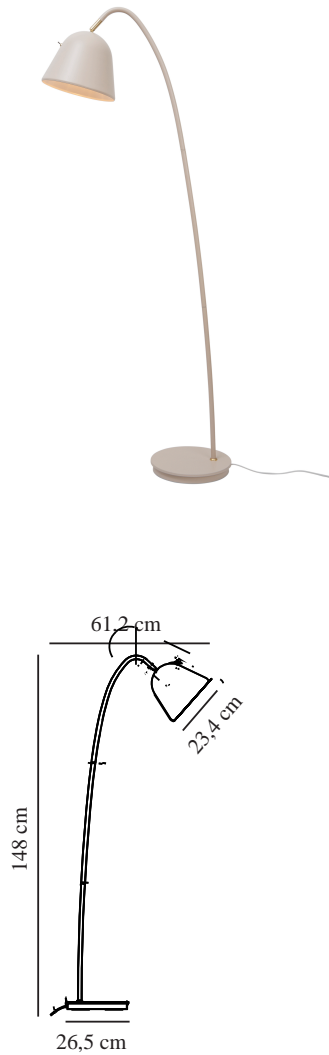

FLEUR 24 | FLOOR LAMP | BEIGE

2112124001

nordlux®

Voltage (V): 230 Volt
IP degree: IP20
Maximum bulb wattage (W): 15W
Class (Class 1, Class 2, Class 3):
Class 2 (Double isolated)
Socket type: E27
Switch placement: On the fixture

Primary material: Metal
Colour of the cable: White
Length of the cable (cm): 150
Surface material of the cable:
Plastic
Is the cable replaceable: False
Colour: Beige

Height (cm): 148
Width (cm): 26.5
Tube Diameter (cm): 1.6
Shade Diameter (cm): 23.4
Outdoor base dimension (cm):
26.5
Length (cm): 61.2
Tilt Angle (°): 64
Turning Angle (°): 320

EAN: 5704924005305
TUN: 2148748
Item Number: 2112124001

Pcs Per Master Carton: 2
Sales Box Height (cm): 59.5
Sales Box Width(cm): 33
Sales Box Depth (cm): 27
Sales Box Volume m³ : 0.053
Product net weight (kg): 5.41

- Vintage design • Elegant brass details
- On/off rocking switch • Adjustable lamp head for a directional light

Fleur is inspired by old times, vintage design and soft lines. The beige powder coloured floor lamp is decorated with beautiful brass details. You can easily adjust the lamp head for a pleasant, directional light. The light is turned on and off by the retro rocking switch.