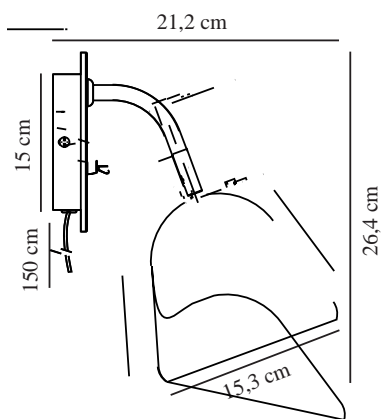

FLEUR 15 | WALL LIGHT | BEIGE

2112101001

nordlux®

Voltage (V): 230 Volt
IP degree: IP20
Maximum bulb wattage (W): 15W
Class (Class 1, Class 2, Class 3):
Class 2 (Double isolated)
Socket type: E14
Switch placement: On the fixture

Primary material: Metal
Colour of the cable: White
Length of the cable (cm): 150
Surface material of the cable:
Plastic
Is the cable replaceable: True
Colour: Beige

Height (cm): 26.4
Width (cm): 15.3
Tube Diameter (cm): 1.25
Shade Diameter (cm): 15.3
Outdoor base dimension (cm): 15
Length (cm): 21.2
Projection (cm): 21.2
Tilt Angle (°): 35
Turning Angle (°): 320

EAN: 5704924005282
TUN: 2148699
Item Number: 2112101001
Pcs Per Master Carton: 3

Sales Box Height (cm): 26.5
Sales Box Width(cm): 20
Sales Box Depth (cm): 16.5
Sales Box Volume m³ : 0.0087
Product net weight (kg): 0.56

- Vintage design • Elegant brass details
- On/off rocking switch • Adjustable lamp head for a directional light

Fleur is inspired by old times, vintage design and soft lines. The beige powder coloured wall lamp is decorated with beautiful brass details. You can easily adjust the lamp head for a pleasant, directional light. The light is turned on and off by the retro rocking switch.