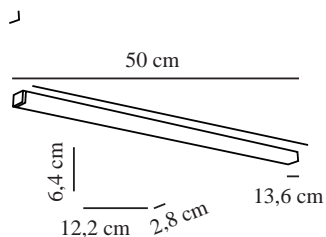

MARLEE 3000K | BATHROOM LIGHTING | WHITE

nordlux®

2110701001

Voltage (V): 230 Volt
 IP degree: IP44
 Class (Class 1, Class 2, Class 3):
 Class 2 (Double isolated)
 Socket type: LED Module

Primary material: Metal
 Secondary material: Plastic
 Colour: White

Height (cm): 3.8
 Width (cm): 13.6
 Length (cm): 50

EAN: 5704924007361
 TUN: 2160541
 Item Number: 2110701001
 Pcs Per Master Carton: 3
 Sales Box Height (cm): 14.5

Sales Box Width(cm): 51.5
 Sales Box Depth (cm): 4.3
 Sales Box Volume m³ : 0.0032
 Product net weight (kg): 0.355

Brightness of light (Lumen): 800
 Colour temperature (Kelvin): 3000
 Ra-value : 90
 Lifetime (hours): 25000
 Beam angle (°) : 120
 Energy class: F
 Actual watt (W): 8.9

- Three different installation possibilities included • Can be mounted on a wall, on a mirror or on a cabinet • Suited for humid areas (IP44)
- Natural light (RA90) and high light output • 5-year LED guarantee

Marlee is the perfect bathroom mirror light carried out in a slim, rectangular design. Easy to mount onto a cabinet, on the mirror or on the wall. Provides a pleasant, yet practical, downwards light. High IP rating (IP44) makes it suitable for the bathroom or other humid areas.