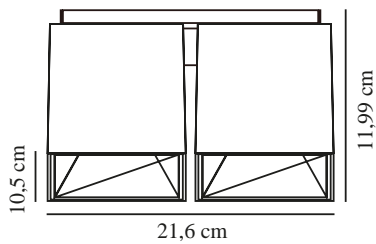

## WHITE

2110410101

Voltage (V): 230 Volt  
IP degree: IP20  
Maximum bulb wattage (W):  
2x50W  
Class (Class 1, Class 2, Class 3):  
Class 2 (Double isolated)  
Socket type: GU10  
Parallel connection: True

Height (cm): 11.99  
Width (cm): 10.5  
Length (cm): 21.6  
EAN: 5704924007057  
TUN: 2160510  
Item Number: 2110410101

Pcs Per Master Carton: 3  
Sales Box Height (cm): 12.5  
Sales Box Width(cm): 25  
Sales Box Depth (cm): 19.5  
Sales Box Volume m<sup>3</sup> : 0.0061  
Product net weight (kg): 1.25

Primary material: Aluminium  
Secondary material: Metal  
Colour: Matt white

- Interconnectable on two sides • Fits the Scandinavian electro boxes
- Two reflector colours included (white and silver)

Ethan is a square build-on spot series that gives a pleasant light with the included inside reflectors. Fits any GU10 bulb, has additional cable inlet on two opposite sides and is interconnectable (with internal or external wiring).