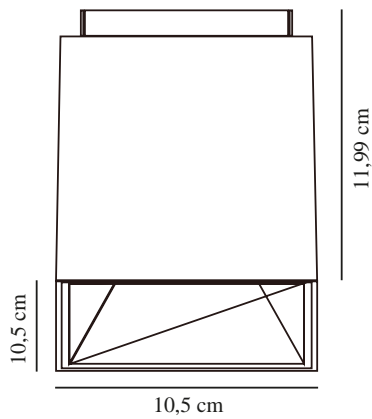

ETHAN 1-SPOT | SURFACE DOWNLIGHT | MATT BLACK

nordlux®

2110400103

Voltage (V): 230 Volt
IP degree: IP20
Maximum bulb wattage (W): 50W
Class (Class 1, Class 2, Class 3):
Class 2 (Double isolated)
Socket type: GU10
Parallel connection: True

Height (cm): 11.99
Width (cm): 10.5
Length (cm): 10.5
EAN: 5704924007040
TUN: 2160509
Item Number: 2110400103

Pcs Per Master Carton: 3
Sales Box Height (cm): 12.5
Sales Box Width(cm): 19
Sales Box Depth (cm): 16.5
Sales Box Volume m³ : 0.0039
Product net weight (kg): 0.55

Primary material: Aluminium
Secondary material: Metal
Colour: Matt black

- Interconnectable on two sides • Two reflector colours included (black and brass)

Ethan is a square build-on spot series that gives a pleasant light with the included inside reflectors. Fits any GU10 bulb, has additional cable inlet on two opposite sides and is interconnectable (with internal or external wiring).