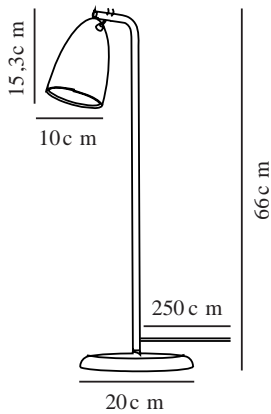

NEXUS 2 | TABLE LAMP | BLACK

2020625003

Voltage (V): 230 Volt
IP degree: IP20
Maximum bulb wattage (W): 6W
Class (Class 1, Class 2, Class 3):
Class 2 (Double isolated)
Socket type: GU10
Switch placement: On the fixture

Primary material: Metal
Secondary material: Plastic
Colour of the cable: Black
Length of the cable (cm): 250
Surface material of the cable:
Textile
Is the cable replaceable: False
Colour: Black

Height (cm): 66
Shade Diameter (cm): 10
Shade Height (cm): 15.3
Outdoor base dimension (cm): 20
Tilt Angle (°): 90
Turning Angle (°): 350

EAN: 5704924002397
Item Number: 2020625003
Pcs Per Master Carton: 2

Sales Box Height (cm): 61
Sales Box Width (cm): 13
Sales Box Depth (cm): 21.5
Sales Box Volume m³: 0.017
Product net weight (kg): 1.499